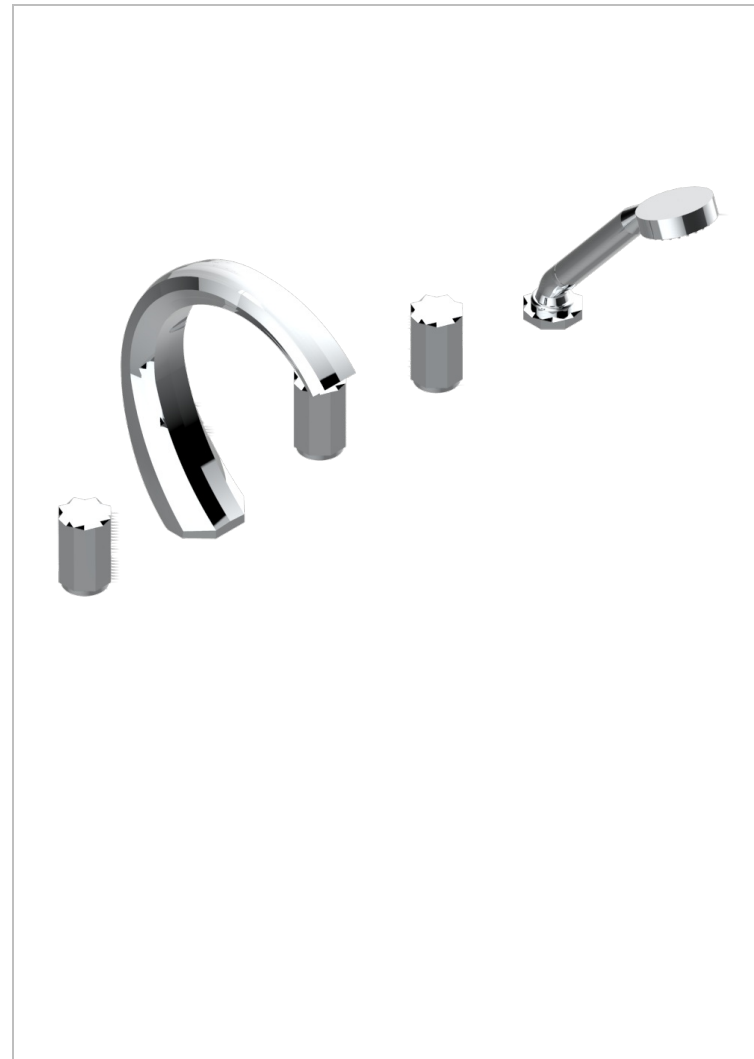

5-hole bath/shower mixer with super goliath spout, 2 x 3/4" valves, and rim mounted handshower supplied by progressive cartridge mixer

CHARACTERISTIC

- Nihal Metal
- 5-hole bath/shower mixer with super goliath spout, 2 x 3/4" valves, and rim mounted handshower supplied by progressive cartridge mixer

AVAILABLE FINITIONS

Antique nickel - H28
Black ceram - D30
Blush PVD - H62
Brass color PVD - H49
Brown bronze color PVD - F33
Gold color PVD - H52

Graphite PVD - H64
Lacquered light bronze - D01
Matt Umber PVD - H67
Matt blush PVD - H60
Matt brass color PVD - H50
Matt brown bronze color PVD - F34

Soft matt gold - F31
Umber PVD - H66
Varnished matt antique red copper (color finish) - H07