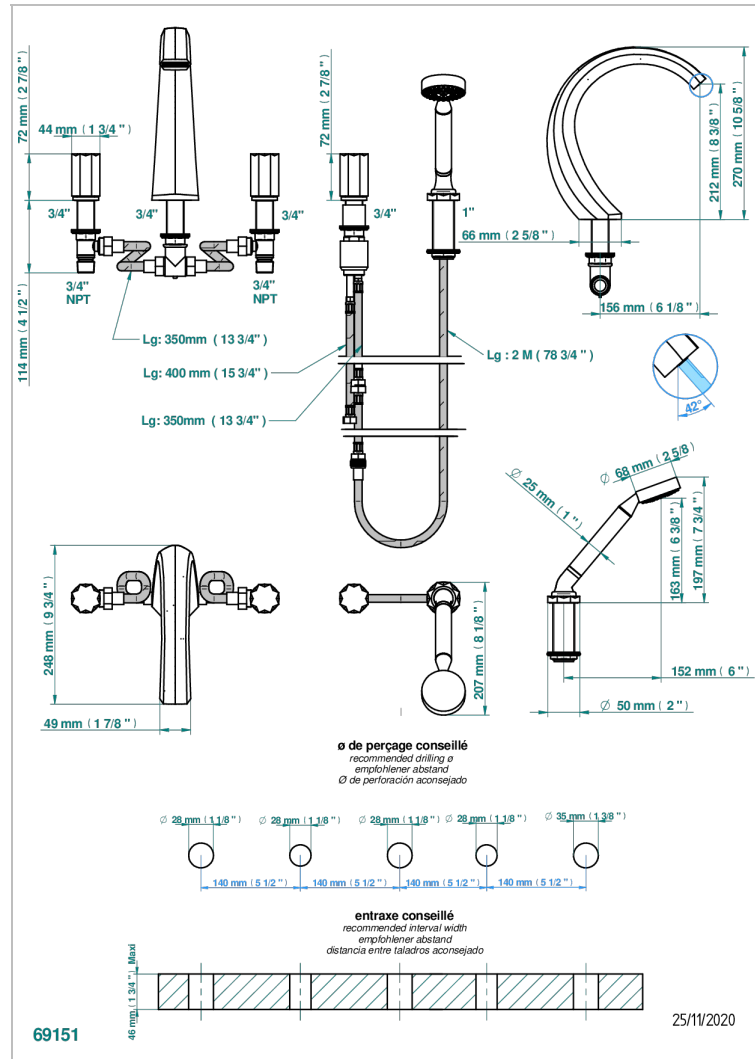

5-hole bath/shower mixer with super goliath spout, 2 x 3/4" valves, and rim mounted handshower supplied by progressive cartridge mixer

CHARACTERISTIC

- Nihal Metal
- 5-hole bath/shower mixer with super goliath spout, 2 x 3/4" valves, and rim mounted handshower supplied by progressive cartridge mixer

AVAILABLE FINITIONS

Antique nickel - H28
Black ceram - D30
Blush PVD - H62
Brass color PVD - H49
Brown bronze color PVD - F33
Gold color PVD - H52

Graphite PVD - H64
Lacquered light bronze - D01
Matt Umber PVD - H67
Matt blush PVD - H60
Matt brass color PVD - H50
Matt brown bronze color PVD - F34