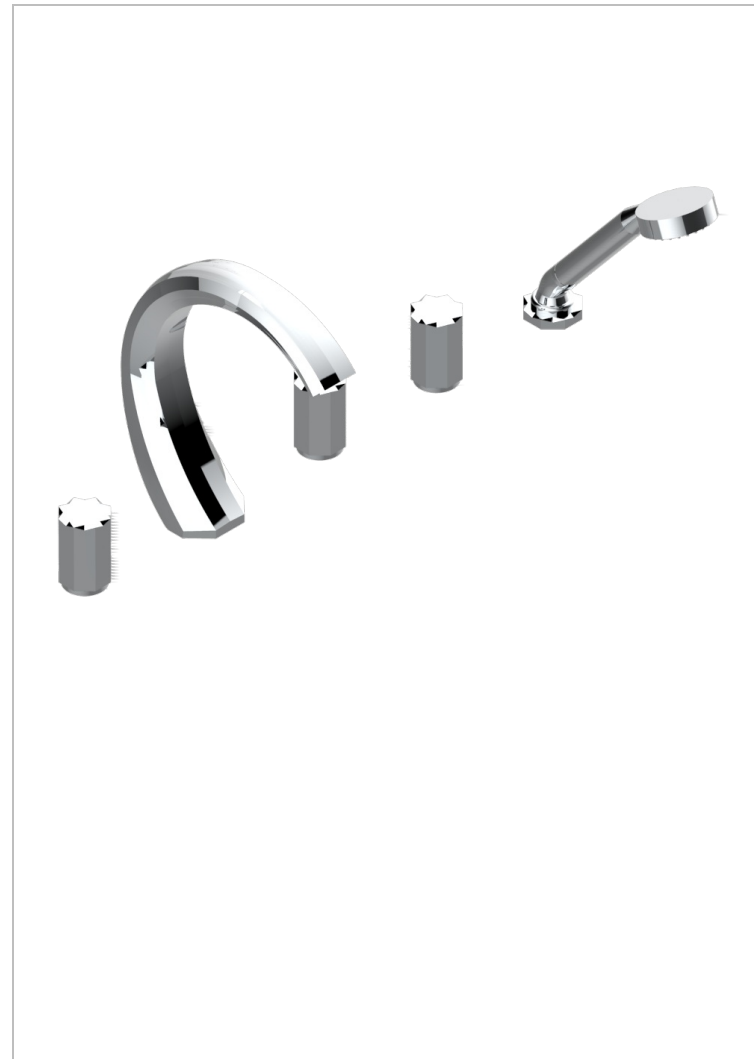

5-hole bath/shower mixer with super goliath spout, 2 x 3/4" valves, and rim mounted handshower supplied by progressive cartridge mixer

## CHARACTERISTIC

- Nihal Metal
- 5-hole bath/shower mixer with super goliath spout, 2 x 3/4" valves, and rim mounted handshower supplied by progressive cartridge mixer

## AVAILABLE FINITIONS

Antique nickel - H28  
Black ceram - D30  
Blush PVD - H62  
Brass color PVD - H49  
Brown bronze color PVD - F33  
Gold color PVD - H52

Graphite PVD - H64  
Lacquered light bronze - D01  
Matt Umber PVD - H67  
Matt blush PVD - H60  
Matt brass color PVD - H50  
Matt brown bronze color PVD - F34