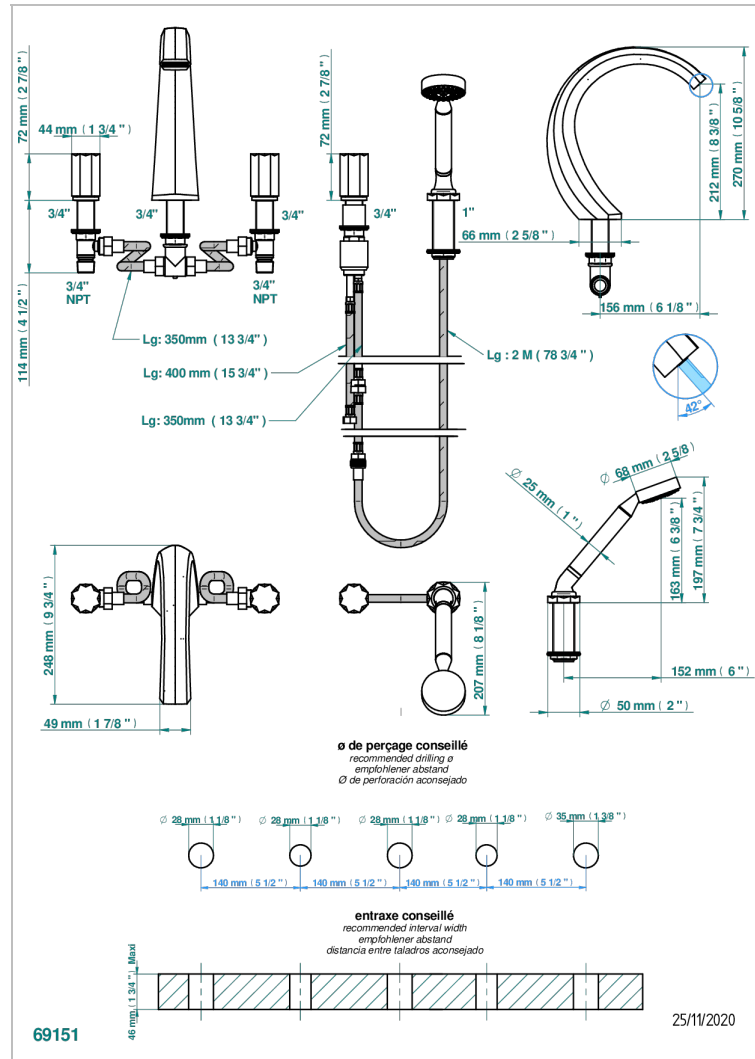

5-hole bath/shower mixer with super goliath spout, 2 x 3/4" valves, and rim mounted handshower supplied by progressive cartridge mixer

## CHARACTERISTIC

- Nihal Metal
- 5-hole bath/shower mixer with super goliath spout, 2 x 3/4" valves, and rim mounted handshower supplied by progressive cartridge mixer

## AVAILABLE FINITIONS

Antique nickel - H28  
Black ceram - D30  
Blush PVD - H62  
Brass color PVD - H49  
Brown bronze color PVD - F33  
Gold color PVD - H52

Graphite PVD - H64  
Lacquered light bronze - D01  
Matt Umber PVD - H67  
Matt blush PVD - H60  
Matt brass color PVD - H50  
Matt brown bronze color PVD - F34