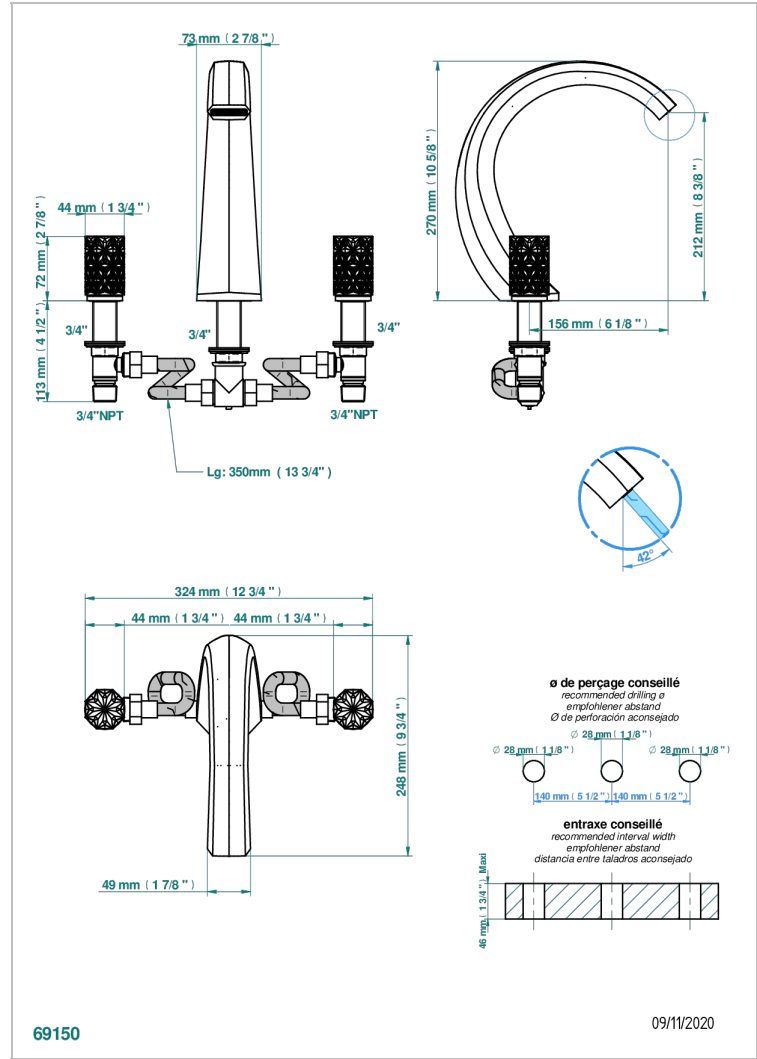

# NIHAL GREEN PORCELAIN

U2R-25SGUS

Roman tub set with 3/4" valves

## CHARACTERISTIC

- Nihal Green porcelain
- Roman tub set with 3/4" valves