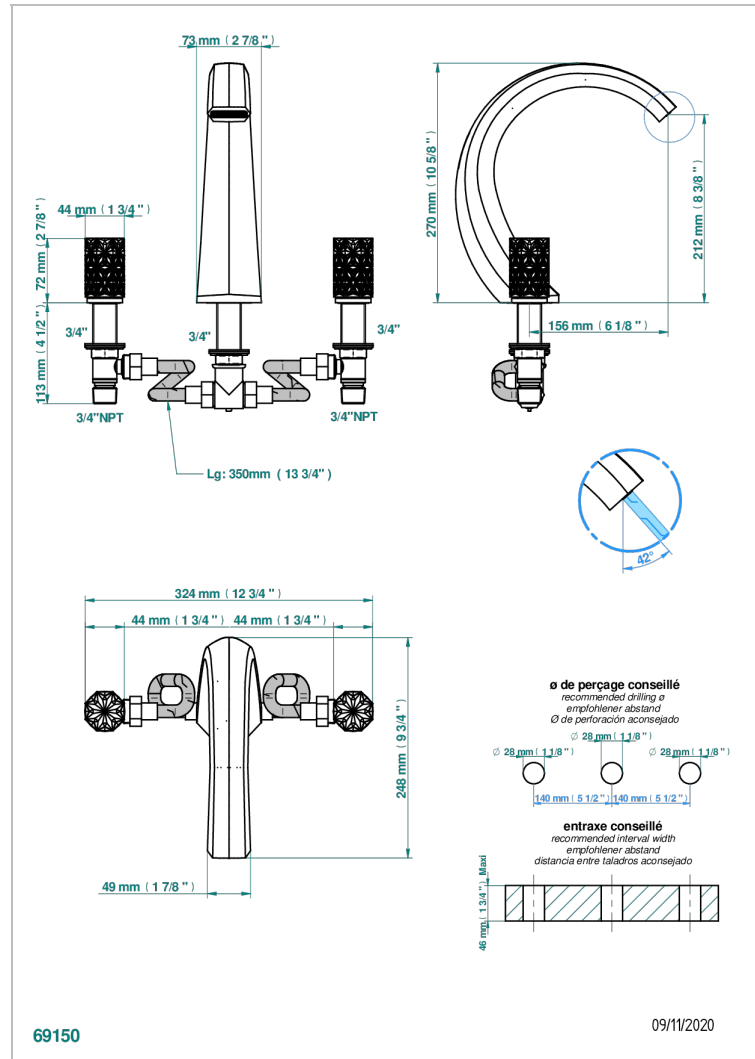

NIHAL GREEN PORCELAIN

U2R-25SG

Rim mounted 3-hole bath mixer, super goliath spout

CHARACTERISTIC

- ACS : 18ACCLY403
- NF : NF EN 200 - IID/A - Chrome

STANDARDS

AVAILABLE FINITIONS

Antique nickel - H28
Black ceram - D30
Blush PVD - H62
Brass color PVD - H49
Brown bronze color PVD - F33
Gold color PVD - H52