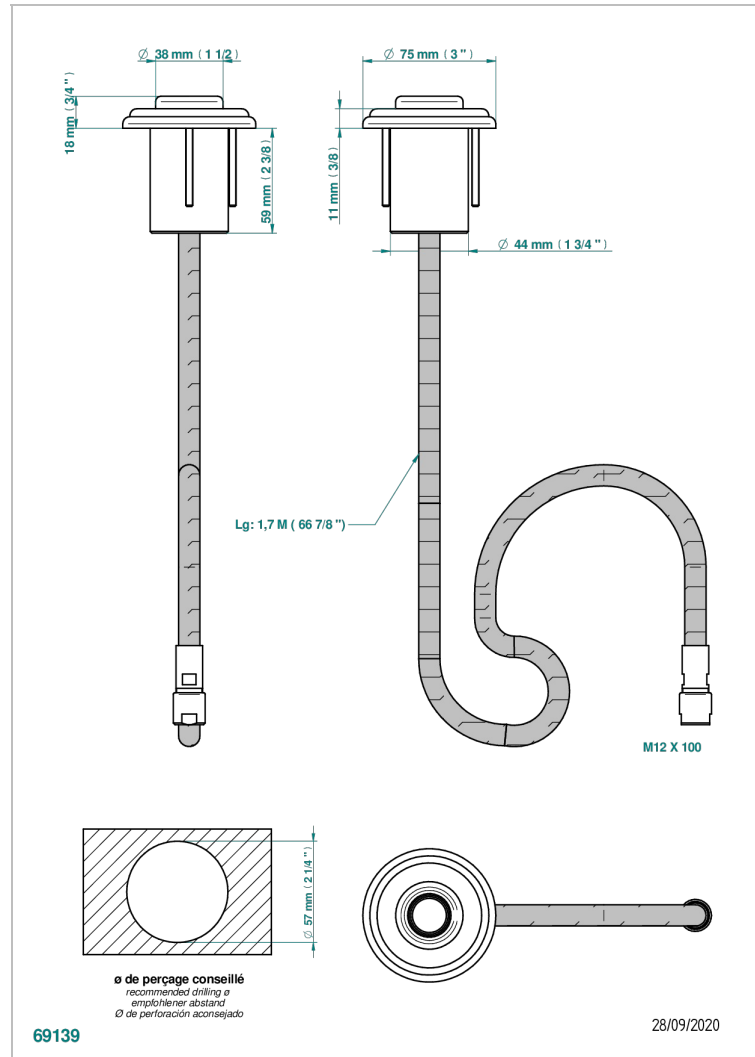

# JAIPUR SATINY CRYSTAL

A9B-5598E/B

Trim for recessed and retractable tank for 5598E/A

## CHARACTERISTIC

- Jaipur Satiny crystal
- Trim for recessed and retractable tank for 5598E/A

## RELATED SKU'S

- Ref. G00-5598E/A Recessed and retractable hose with tank, without trim