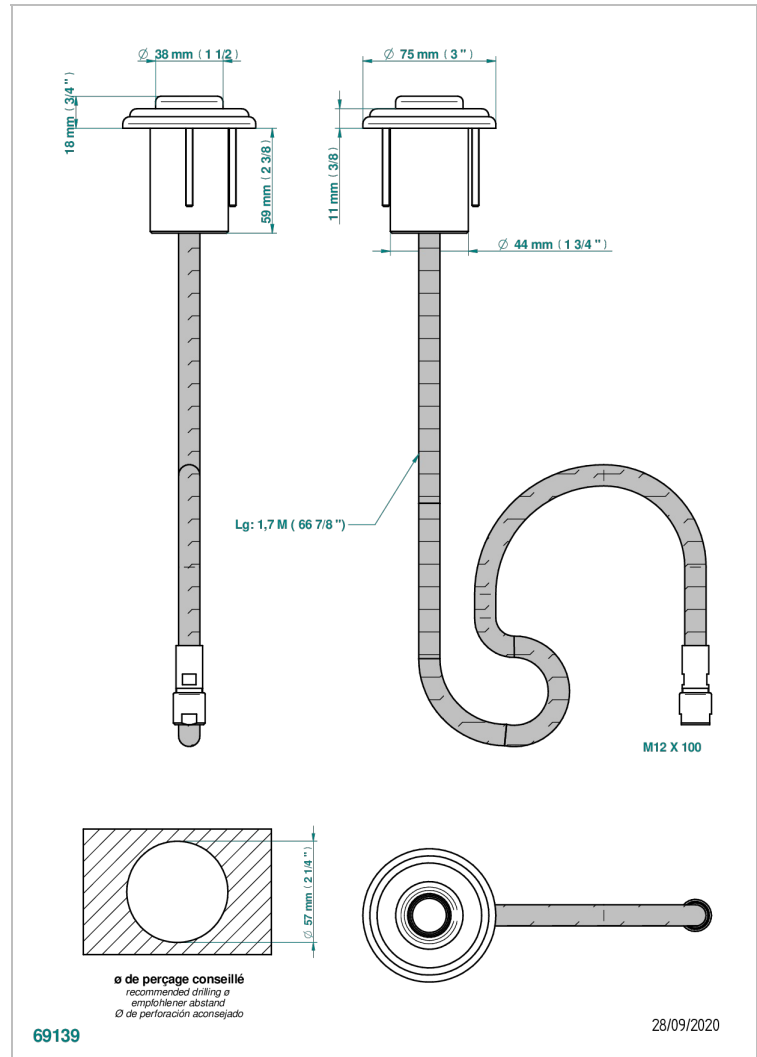

JAIPUR SATIN CRYSTAL

A9B-5598E/B

Trim for recessed and retractable tank for 5598E/A

CHARACTERISTIC

- Jaipur Satin crystal
- Trim for recessed and retractable tank for 5598E/A

RELATED SKU'S

- Ref. G00-5598E/A Recessed and retractable hose with tank, without trim

AVAILABLE FINITIONS

Antique nickel - H28
Black ceram - D30
Blush PVD - H62
Brass color PVD - H49
Brown bronze color PVD - F33
Gold color PVD - H52

Graphite PVD - H64
Lacquered light bronze - D01
Matt Umber PVD - H67
Matt blush PVD - H60
Matt brass color PVD - H50
Matt brown bronze color PVD - F34