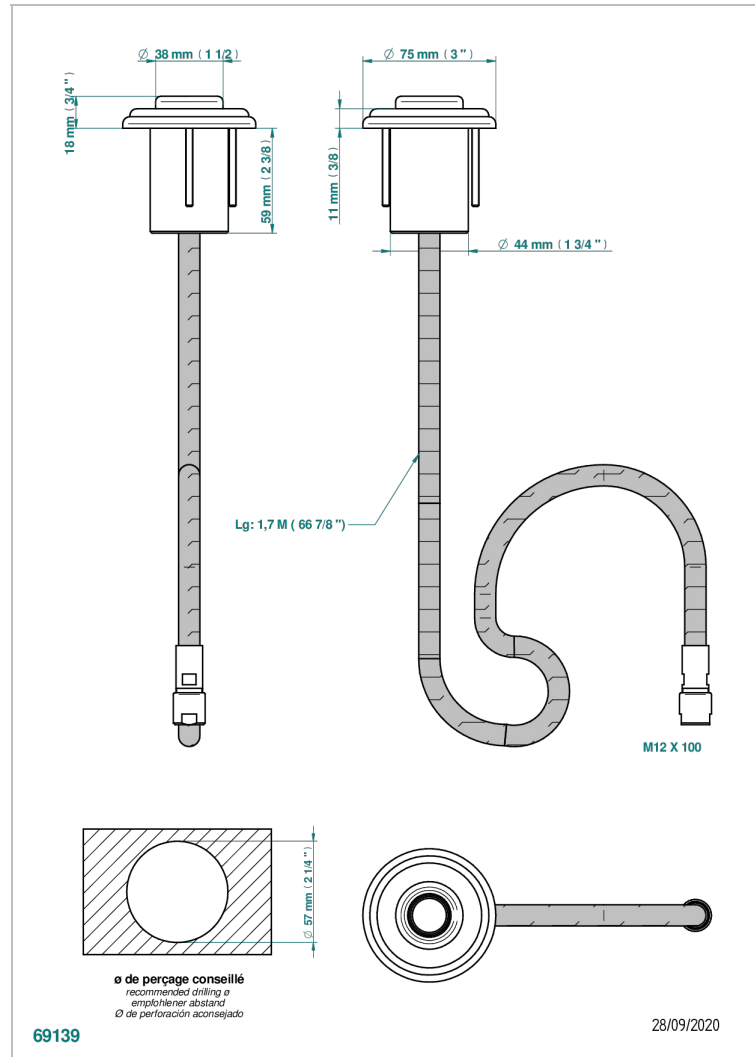

JAIPUR SATIN CRYSTAL

A9B-5598E/B

Trim for recessed and retractable tank for 5598E/A

CHARACTERISTIC

- Jaipur Satin crystal
- Trim for recessed and retractable tank for 5598E/A

RELATED SKU'S

- Ref. G00-5598E/A Recessed and retractable hose with tank, without trim

AVAILABLE FINITIONS

Antique nickel - H28
Black ceram - D30
Blush PVD - H62
Brass color PVD - H49
Brown bronze color PVD - F33
Gold color PVD - H52

Graphite PVD - H64
Lacquered light bronze - D01
Matt Umber PVD - H67
Matt blush PVD - H60
Matt brass color PVD - H50
Matt brown bronze color PVD - F34