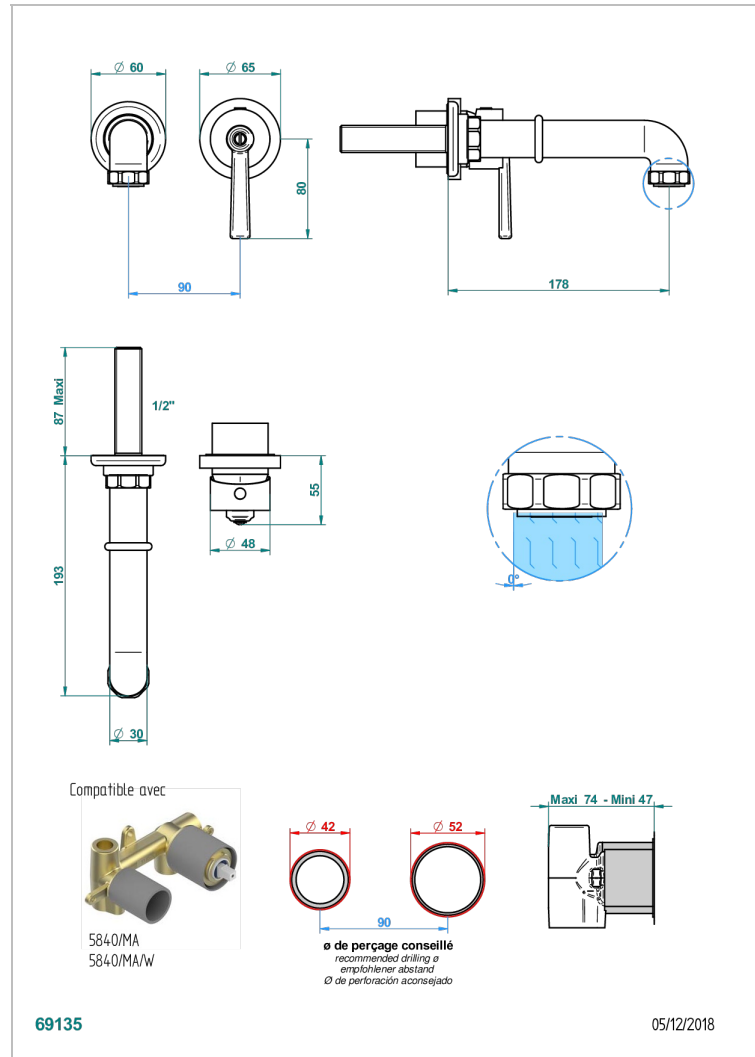

# SAINT-GERMAIN CON MANETAS

G7D-6541B

THG<sup>®</sup>  
PARIS

Trim only for Built-in basin mixer with spout (two x 1/2" inlets and one 1/2" outlet), without waste

## CARACTERÍSTICAS

- Saint-germain con manetas
- Trim only for Built-in basin mixer with spout (two x 1/2" inlets and one 1/2" outlet), without waste

## PRODUCTOS RELACIONADOS

- Ref. G00-5840/MAUS Rough parts for concealed wall-mounted mixer with 1/2" outlet