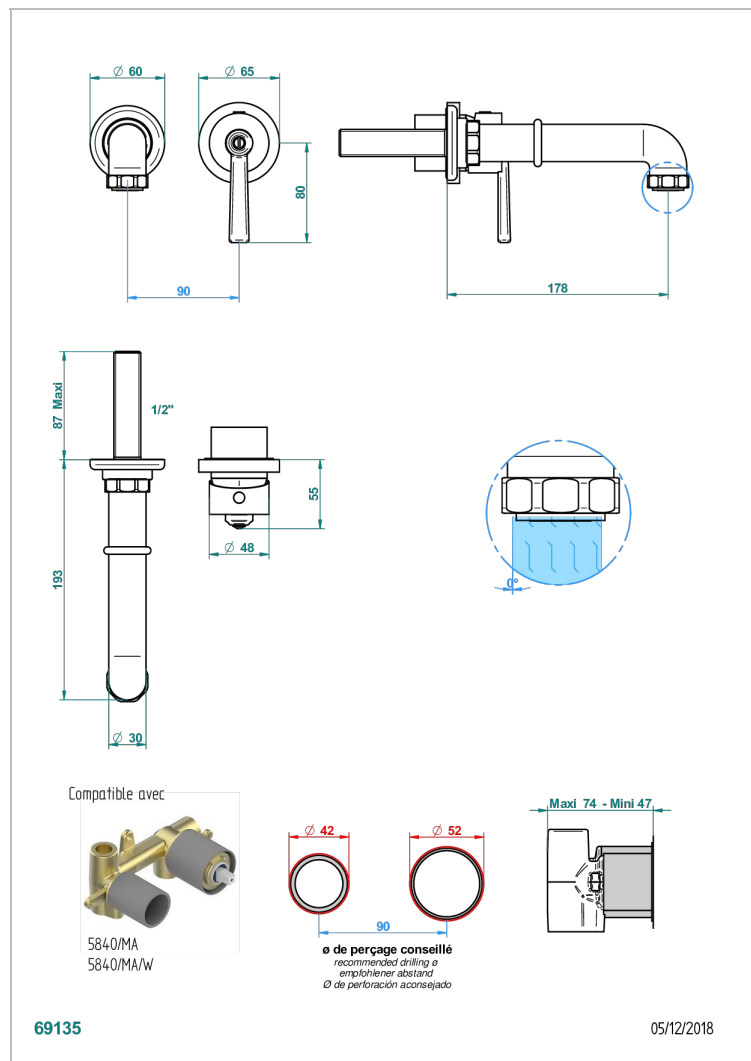

# SAINT-GERMAIN WITH LEVER HANDLES

G7D-6541B

Trim only for Built-in basin mixer with spout (two x 1/2" inlets and one 1/2" outlet), without waste

## CHARACTERISTIC

- Saint-germain with lever handles
- Trim only for Built-in basin mixer with spout (two x 1/2" inlets and one 1/2" outlet), without waste

## RELATED SKU'S

- Ref. G00-5840/MAUS Rough parts for concealed wall-mounted mixer with 1/2" outlet