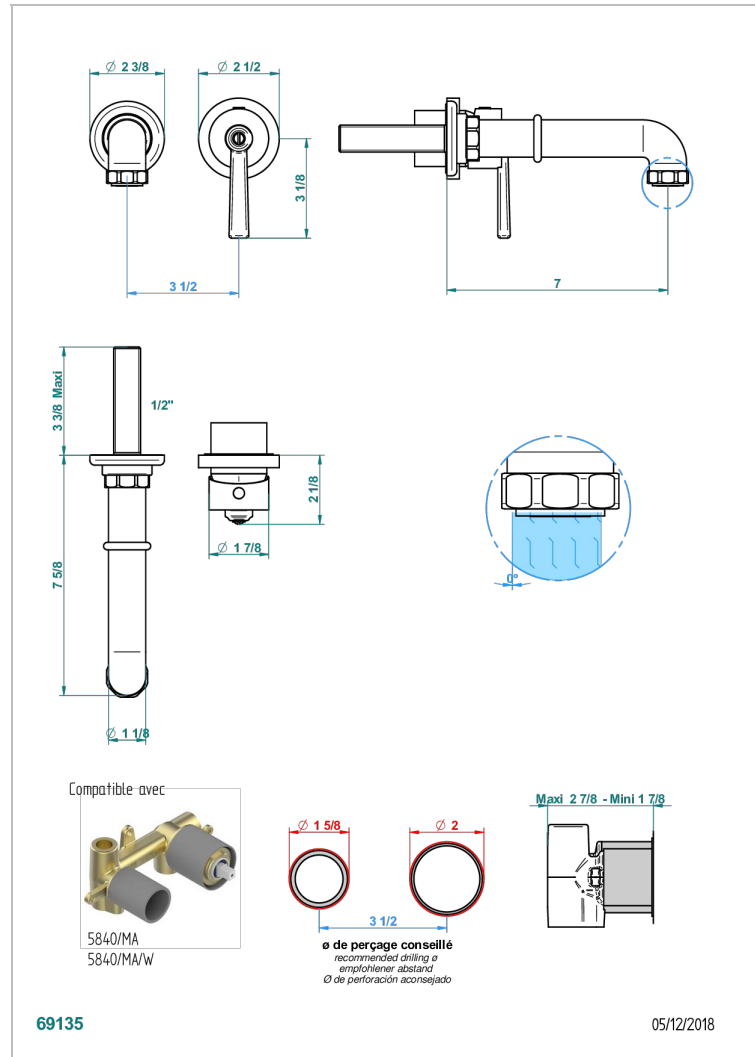

# SAINT-GERMAIN CON MANETAS

G7D-6541B

THG<sup>®</sup>  
PARIS

Trim only for Built-in basin mixer with spout (two x 1/2" inlets and one 1/2" outlet), without waste

## CARACTERÍSTICAS

- Saint-germain con manetas
- Trim only for Built-in basin mixer with spout (two x 1/2" inlets and one 1/2" outlet), without waste

## PRODUCTOS RELACIONADOS

- Ref. G00-5840/MAUS Rough parts for concealed wall-mounted mixer with 1/2" outlet