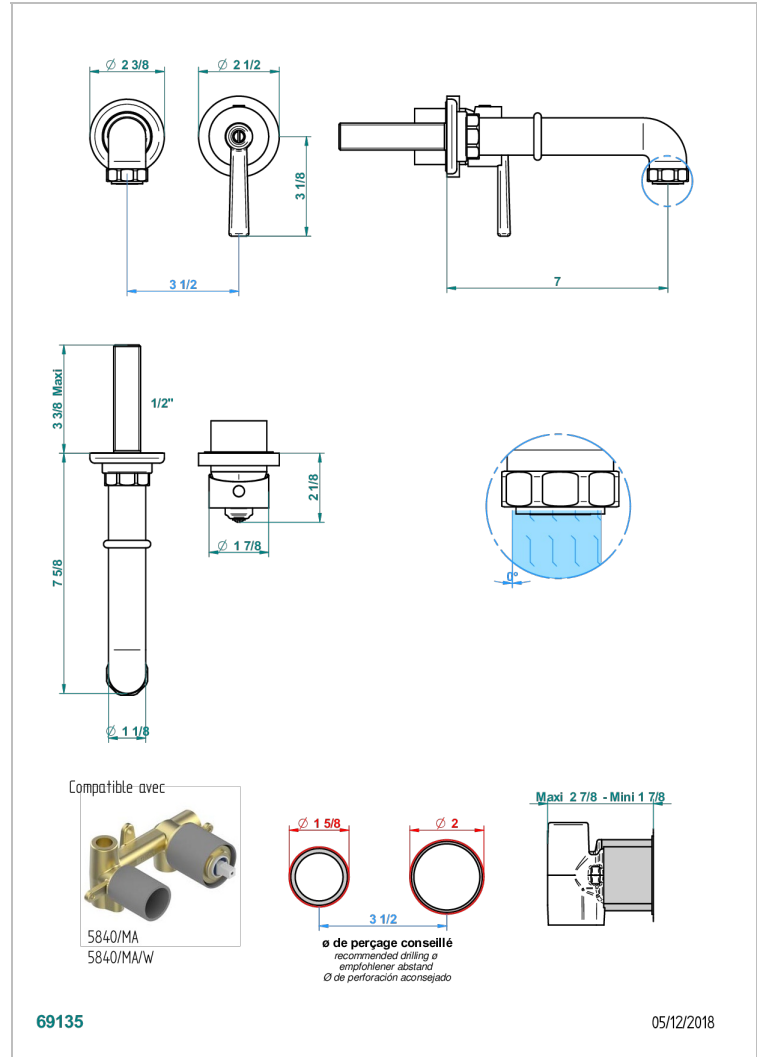

# SAINT-GERMAIN WITH LEVER HANDLES

G7D-6541B

Trim only for Built-in basin mixer with spout (two x 1/2" inlets and one 1/2" outlet), without waste

## CHARACTERISTIC

- Saint-germain with lever handles
- Trim only for Built-in basin mixer with spout (two x 1/2" inlets and one 1/2" outlet), without waste

## RELATED SKU'S

- Ref. G00-5840/MAUS Rough parts for concealed wall-mounted mixer with 1/2" outlet