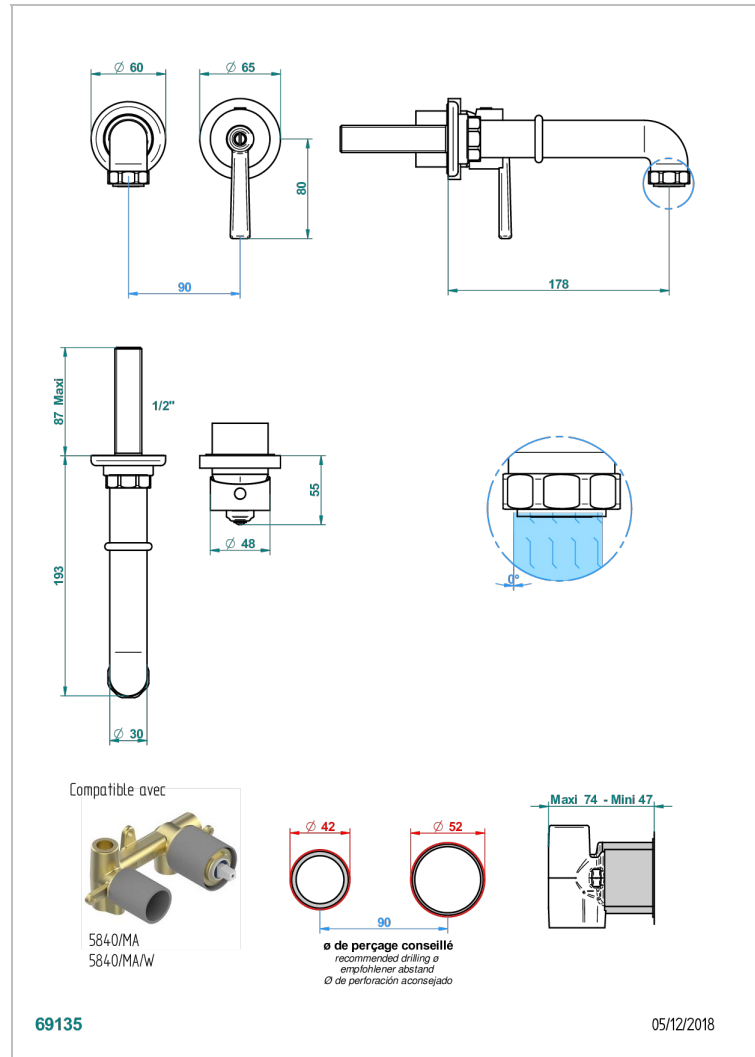

SAINT-GERMAIN CON MANETAS

G7D-6541B

THG[®]
PARIS

Trim only for Built-in basin mixer with spout (two x 1/2" inlets and one 1/2" outlet), without waste

CARACTERÍSTICAS

- Saint-germain con manetas
- Trim only for Built-in basin mixer with spout (two x 1/2" inlets and one 1/2" outlet), without waste

PRODUCTOS RELACIONADOS

- Ref. G00-5840/MA Parte empotrada para mezclador mural con salida hembra 1/2

ACABADOS DISPONIBLES

Bronce claro - D01
Cerámica negra mate - D30
Cromo - A02
Cromo / dorado - G02
Cromo mate - C02
Dorado - F01