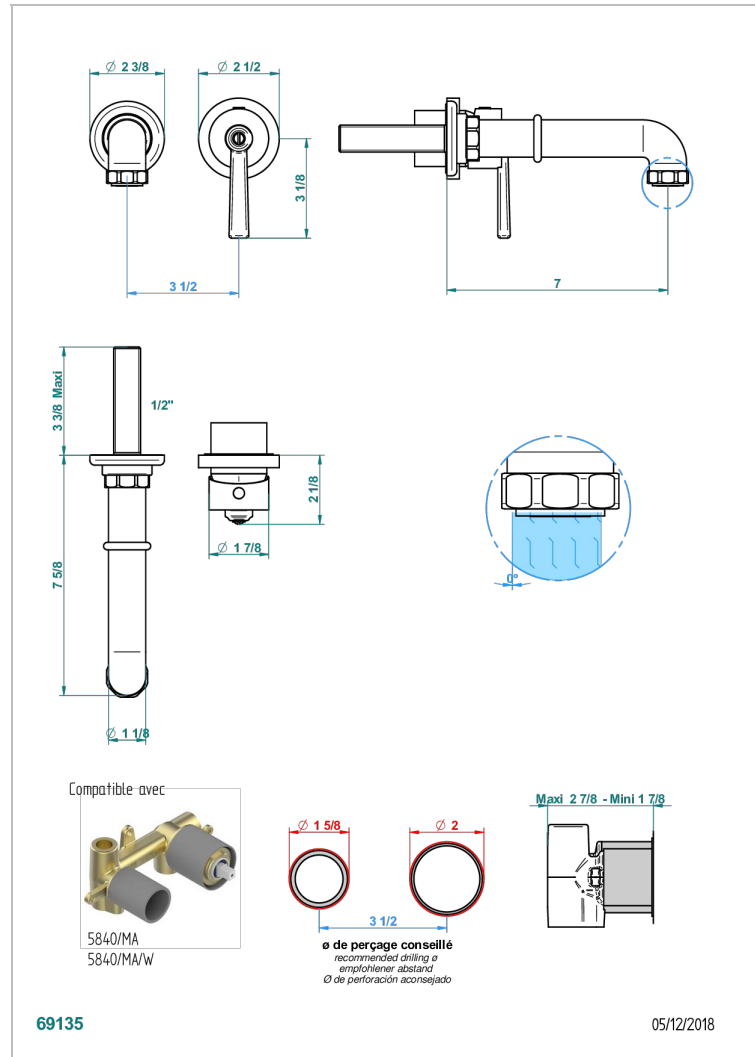

# SAINT-GERMAIN CON MANETAS

G7D-6541B

THG<sup>®</sup>  
PARIS

Trim only for Built-in basin mixer with spout (two x 1/2" inlets and one 1/2" outlet), without waste

## CARACTERÍSTICAS

- Saint-germain con manetas
- Trim only for Built-in basin mixer with spout (two x 1/2" inlets and one 1/2" outlet), without waste

## PRODUCTOS RELACIONADOS

- Ref. G00-5840/MA Parte empotrada para mezclador mural con salida hembra 1/2