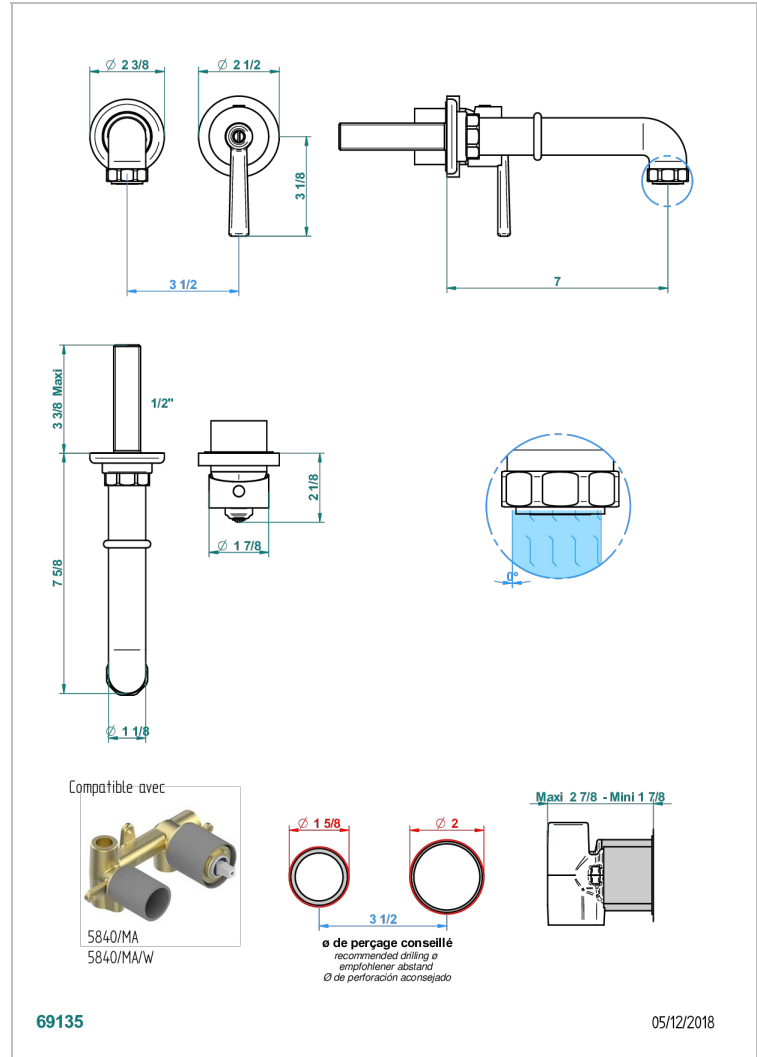

SAINT-GERMAIN WITH LEVER

G7D-6541B

THG[®]
PARIS

Trim only for Built-in basin mixer with spout (two x 1/2" inlets and one 1/2" outlet), without waste

CHARACTERISTIC

- Saint-germain with lever
- Trim only for Built-in basin mixer with spout (two x 1/2" inlets and one 1/2" outlet), without waste

RELATED SKU'S

- Ref. G00-5840/MA Rough parts for concealed wall-mounted mixer with 1/2" outlet

AVAILABLE FINITIONS

Antique nickel - H28
Black ceram - D30
Blush PVD - H62
Brass color PVD - H49
Brown bronze color PVD - F33
Gold color PVD - H52