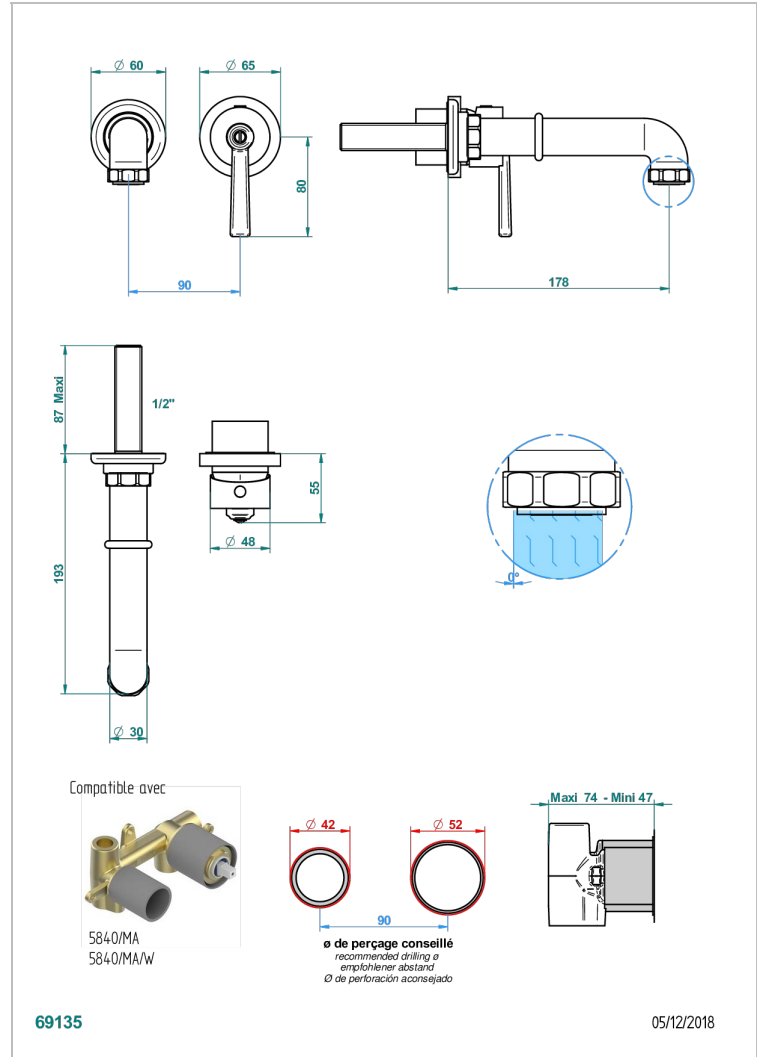

SAINT-GERMAIN WITH LEVER

G7D-6541B

THG[®]
PARIS

Trim only for Built-in basin mixer with spout (two x 1/2" inlets and one 1/2" outlet), without waste

CHARACTERISTIC

- Saint-germain with lever
- Trim only for Built-in basin mixer with spout (two x 1/2" inlets and one 1/2" outlet), without waste

RELATED SKU'S

- Ref. G00-5840/MA Rough parts for concealed wall-mounted mixer with 1/2" outlet

AVAILABLE FINITIONS

Antique nickel - H28
Black ceram - D30
Blush PVD - H62
Brass color PVD - H49
Brown bronze color PVD - F33
Gold color PVD - H52