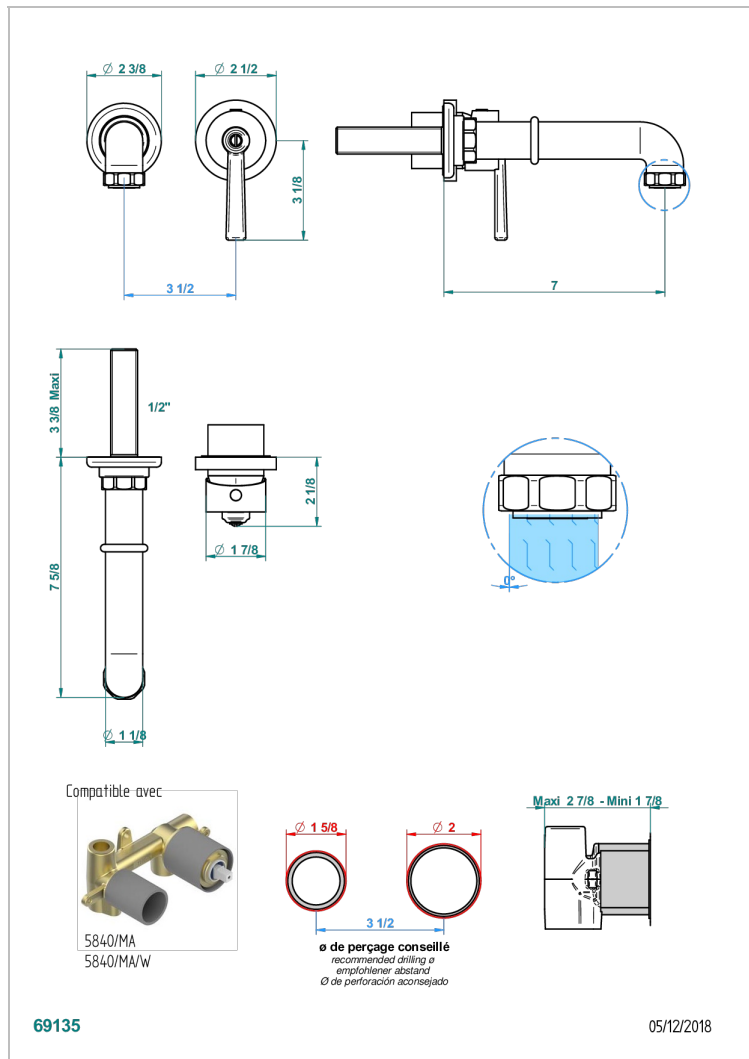

# SAINT-GERMAIN WITH LEVER

G7D-6541B

Trim only for Built-in basin mixer with spout (two x 1/2" inlets and one 1/2" outlet), without waste

## CHARACTERISTIC

- Saint-germain with lever
- Trim only for Built-in basin mixer with spout (two x 1/2" inlets and one 1/2" outlet), without waste

## RELATED SKU'S

- Ref. G00-5840/MA Rough parts for concealed wall-mounted mixer with 1/2" outlet