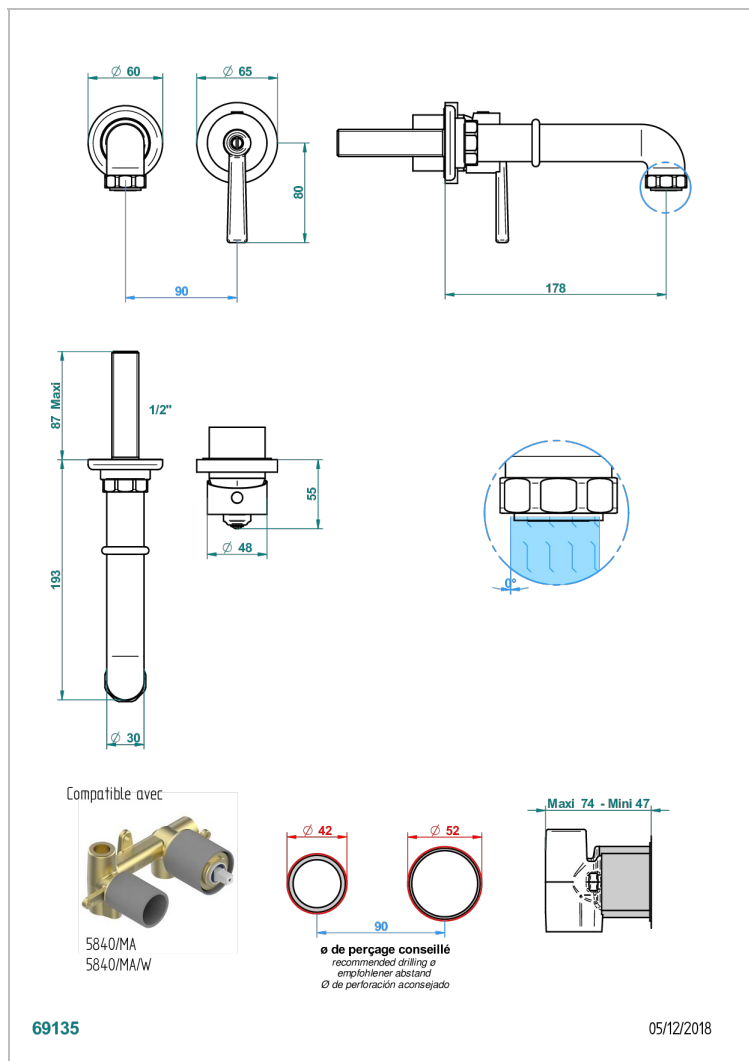

Trim only for Built-in basin mixer with spout (two x 1/2" inlets and one 1/2" outlet), without waste

CARACTERÍSTICAS

- Saint-germain
- Trim only for Built-in basin mixer with spout (two x 1/2" inlets and one 1/2" outlet), without waste

PRODUCTOS RELACIONADOS

- Ref. G00-5840/MAUS Rough parts for concealed wall-mounted mixer with 1/2" outlet

ACABADOS DISPONIBLES

Bronce claro - D01
Cerámica negra mate - D30
Cromo - A02
Cromo / dorado - G02
Cromo mate - C02
Dorado - F01