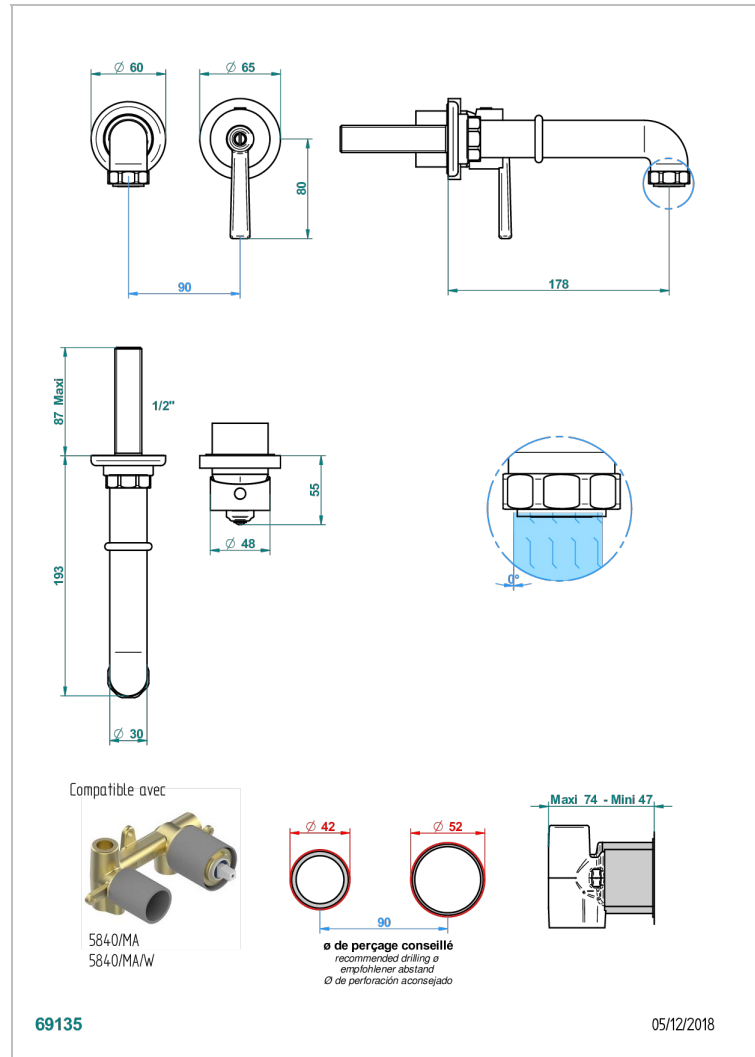

Trim only for Built-in basin mixer with spout (two x 1/2" inlets and one 1/2" outlet), without waste

CHARACTERISTIC

- Saint-germain
- Trim only for Built-in basin mixer with spout (two x 1/2" inlets and one 1/2" outlet), without waste

RELATED SKU'S

- Ref. G00-5840/MAUS Rough parts for concealed wall-mounted mixer with 1/2" outlet

AVAILABLE FINITIONS

Black ceram - D30
Blush PVD - H62
Brass color PVD - H49
Brown bronze color PVD - F33
Chrome polished - A02
Chrome polished / gold polished - G02