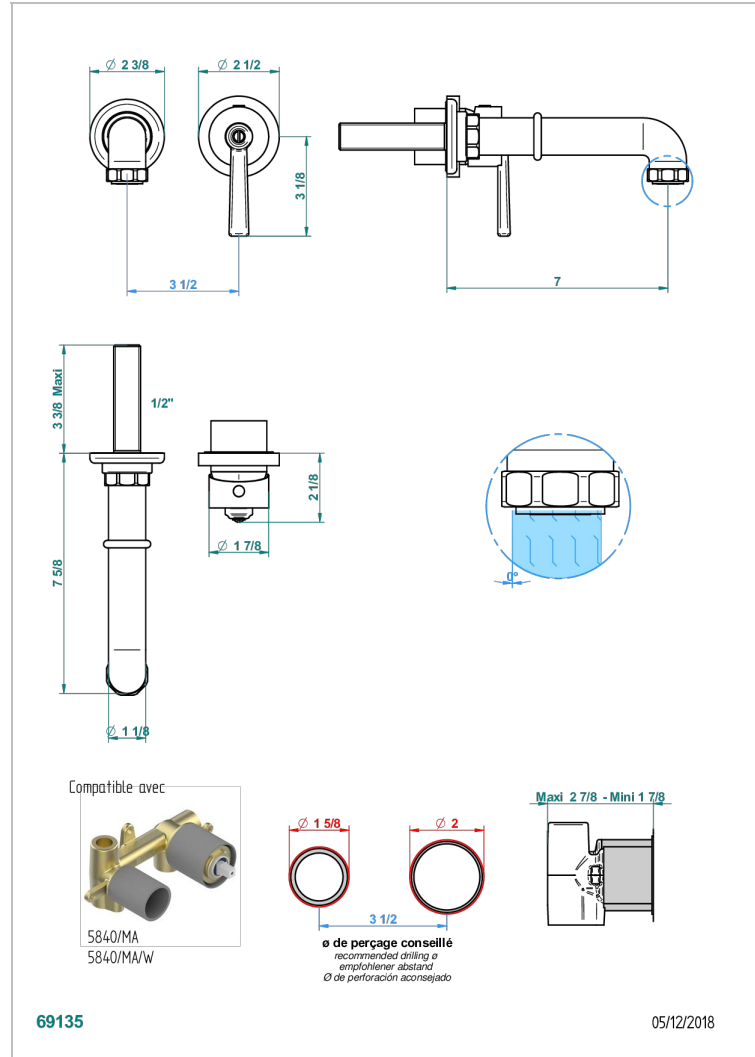

Trim only for Built-in basin mixer with spout (two x 1/2" inlets and one 1/2" outlet), without waste

CARACTERÍSTICAS

- Saint-germain
- Trim only for Built-in basin mixer with spout (two x 1/2" inlets and one 1/2" outlet), without waste

PRODUCTOS RELACIONADOS

- Ref. G00-5840/MAUS Rough parts for concealed wall-mounted mixer with 1/2" outlet

ACABADOS DISPONIBLES

Bronce claro - D01
Cerámica negra mate - D30
Cromo - A02
Cromo / dorado - G02
Cromo mate - C02
Dorado - F01