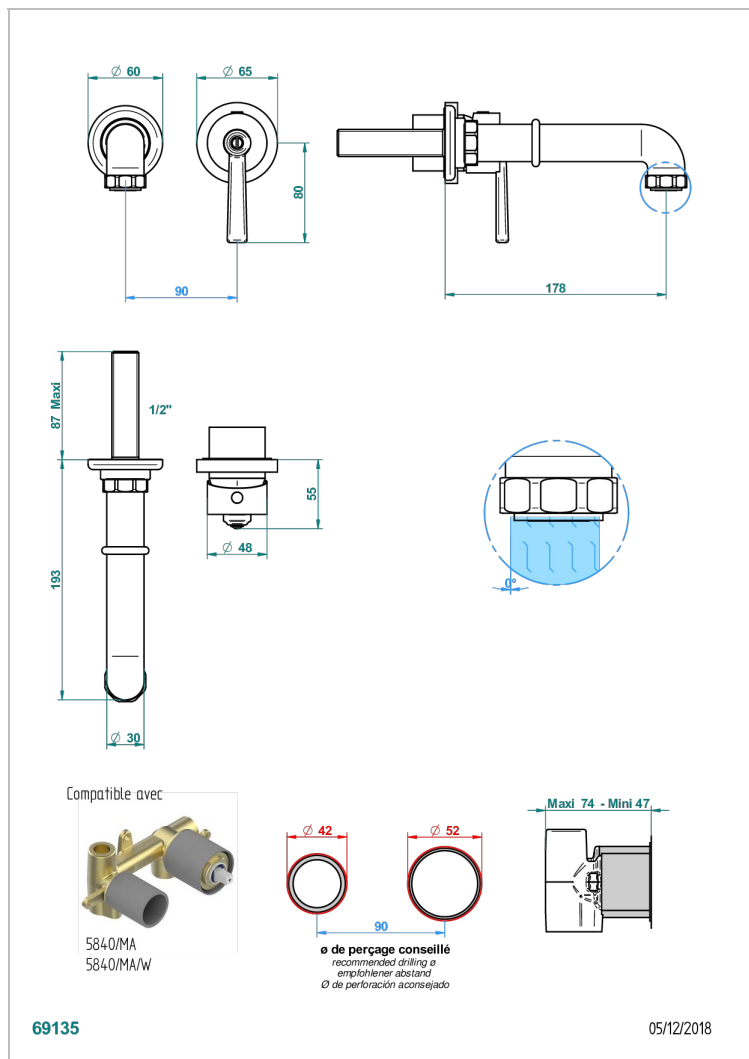

Trim only for Built-in basin mixer with spout (two x 1/2" inlets and one 1/2" outlet), without waste

CARACTERÍSTICAS

- Saint-germain
- Trim only for Built-in basin mixer with spout (two x 1/2" inlets and one 1/2" outlet), without waste

PRODUCTOS RELACIONADOS

- Ref. G00-5840/MA Parte empotrada para mezclador mural con salida hembra 1/2

ACABADOS DISPONIBLES

Bronce claro - D01
Cerámica negra mate - D30
Cromo - A02
Cromo / dorado - G02
Cromo mate - C02
Dorado - F01