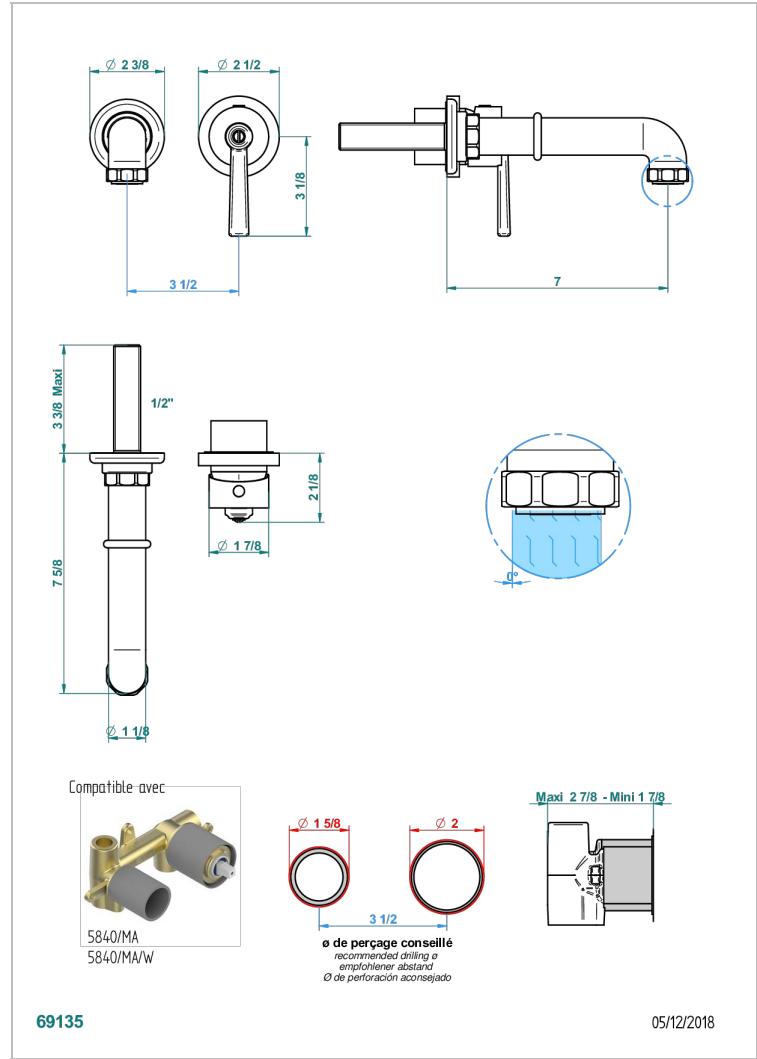

Trim only for Built-in basin mixer with spout (two x 1/2" inlets and one 1/2" outlet), without waste

CARACTERÍSTICAS

- Saint-germain
- Trim only for Built-in basin mixer with spout (two x 1/2" inlets and one 1/2" outlet), without waste

PRODUCTOS RELACIONADOS

- Ref. G00-5840/MA Parte empotrada para mezclador mural con salida hembra 1/2

ACABADOS DISPONIBLES

Bronce claro - D01
Cerámica negra mate - D30
Cromo - A02
Cromo / dorado - G02
Cromo mate - C02
Dorado - F01