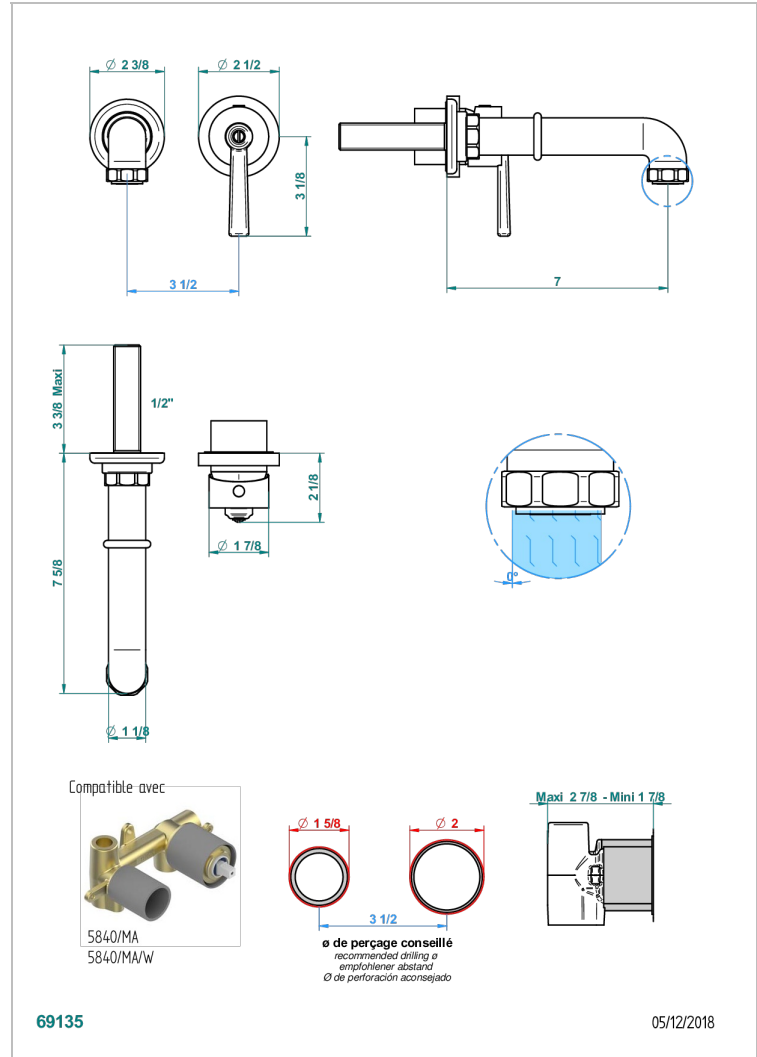

Trim only for Built-in basin mixer with spout (two x 1/2" inlets and one 1/2" outlet), without waste

## CHARACTERISTIC

- Saint-germain
- Trim only for Built-in basin mixer with spout (two x 1/2" inlets and one 1/2" outlet), without waste

## RELATED SKU'S

- Ref. G00-5840/MA Rough parts for concealed wall-mounted mixer with 1/2" outlet