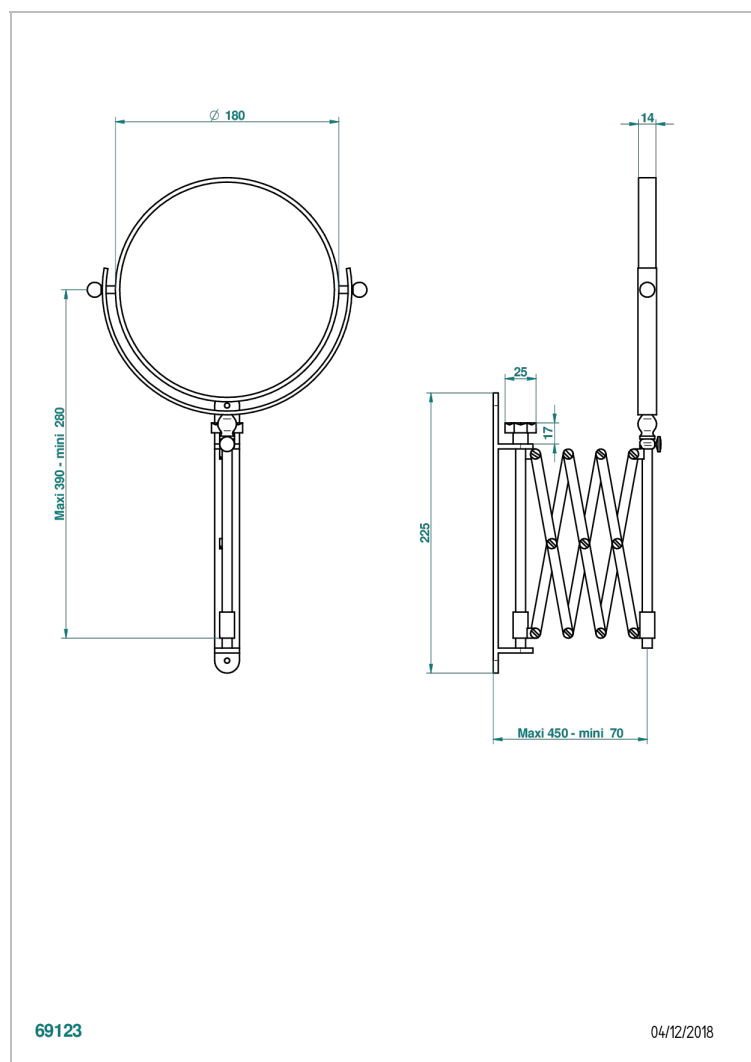

NIHAL BLACK PORCELAIN

U2P-668

THG[®]
PARIS

Extendable shaving mirror, reversible with 1 magnifying side (not available in PVD finishes)

CHARACTERISTIC

- Nihal Black porcelain
- Extendable shaving mirror, reversible with 1 magnifying side (not available in PVD finishes)

AVAILABLE FINITIONS

Chrome polished - A02
Chrome polished / gold polished - G02
Gold mat - F07
Gold polished - F01
Light coated bronze - D01
Matt chrome (American satin) - C02

Matt nickel (American satin) - C01
Nickel antique / Sovereign - H28
Nickel polished - B01
Soft gold - F30
Soft matt gold - F31