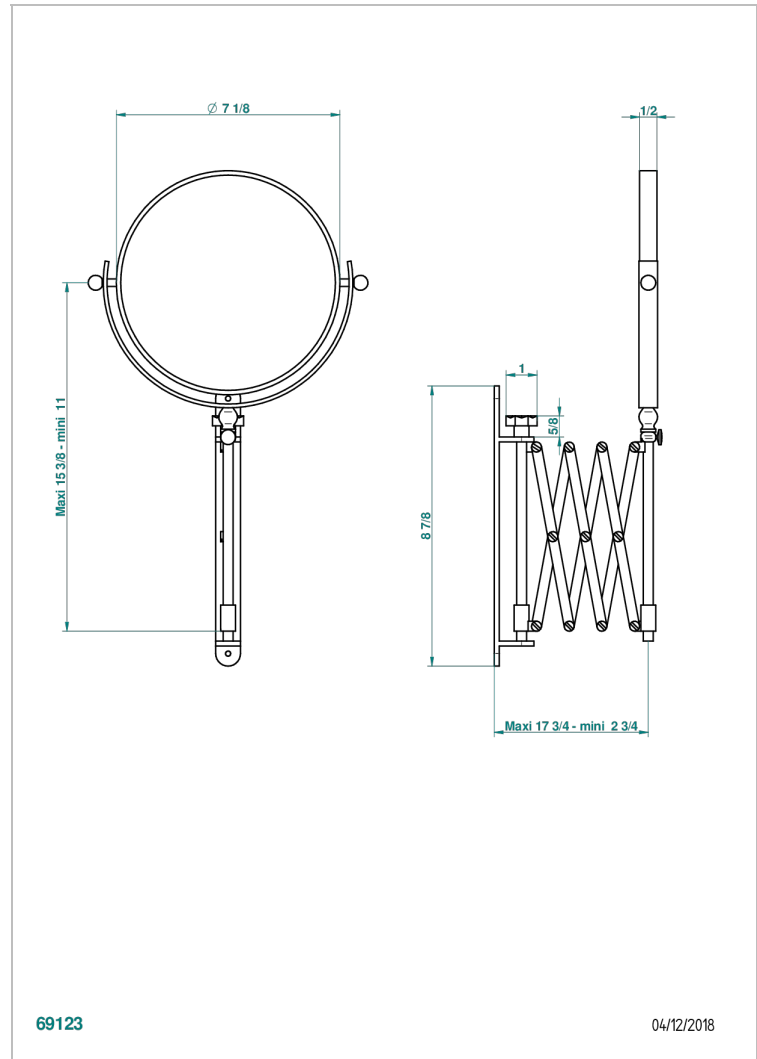

NIHAL BLACK PORCELAIN

U2P-668

THG[®]
PARIS

Extendable shaving mirror, reversible with 1 magnifying side (not available in PVD finishes)

CHARACTERISTIC

- Nihal Black porcelain
- Extendable shaving mirror, reversible with 1 magnifying side (not available in PVD finishes)

AVAILABLE FINITIONS

Chrome polished - A02
Chrome polished / gold polished - G02
Gold mat - F07
Gold polished - F01
Light coated bronze - D01
Matt chrome (American satin) - C02

Matt nickel (American satin) - C01
Nickel antique / Sovereign - H28
Nickel polished - B01
Soft gold - F30
Soft matt gold - F31