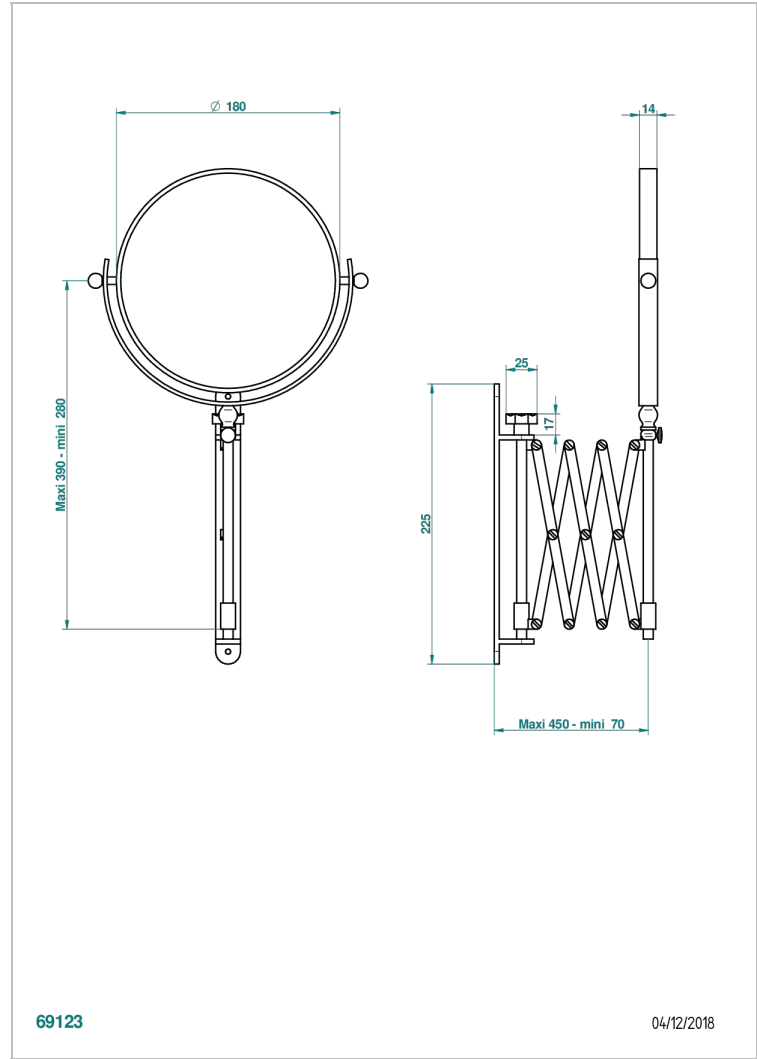

Extendable shaving mirror, reversible with 1 magnifying side (not available in PVD finishes)

## CHARACTERISTIC

- Nihal Metal
- Extendable shaving mirror, reversible with 1 magnifying side (not available in PVD finishes)

## AVAILABLE FINITIONS

Chrome polished - A02  
 Chrome polished / gold polished - G02  
 Gold mat - F07  
 Gold polished - F01  
 Light coated bronze - D01  
 Matt chrome (American satin) - C02

Matt nickel (American satin) - C01  
 Nickel antique / Sovereign - H28  
 Nickel polished - B01  
 Soft gold - F30  
 Soft matt gold - F31