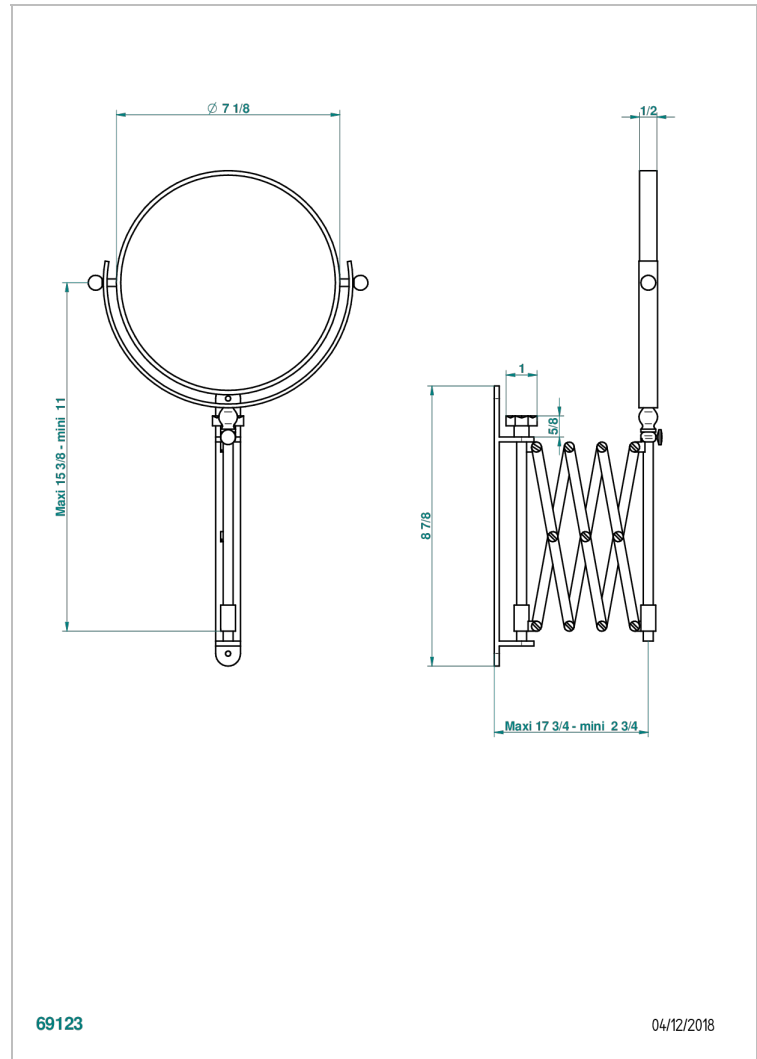

Extendable shaving mirror, reversible with 1 magnifying side (not available in PVD finishes)

CHARACTERISTIC

- Nihal Metal
- Extendable shaving mirror, reversible with 1 magnifying side (not available in PVD finishes)

AVAILABLE FINITIONS

Chrome polished - A02
 Chrome polished / gold polished - G02
 Gold mat - F07
 Gold polished - F01
 Light coated bronze - D01
 Matt chrome (American satin) - C02

Matt nickel (American satin) - C01
 Nickel antique / Sovereign - H28
 Nickel polished - B01
 Soft gold - F30
 Soft matt gold - F31