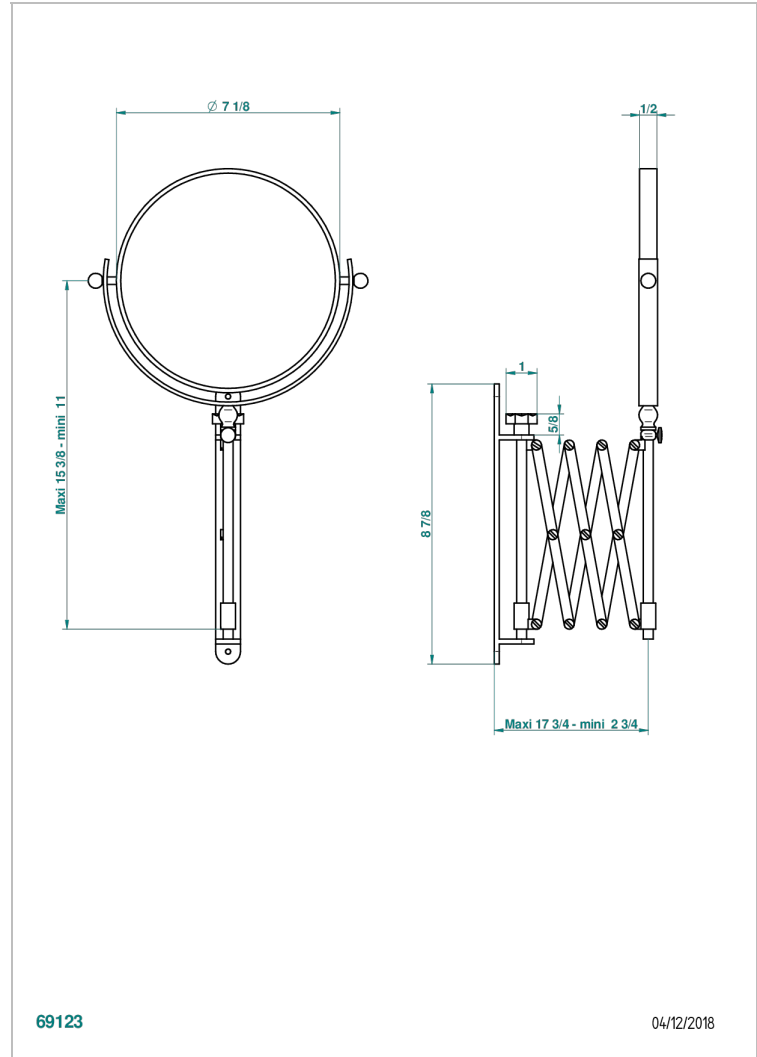

NIHAL BLUE PORCELAIN

U2L-668

Extendable shaving mirror, reversible with 1 magnifying side (not available in PVD finishes)

CHARACTERISTIC

- Nihal Blue porcelain
- Extendable shaving mirror, reversible with 1 magnifying side (not available in PVD finishes)

AVAILABLE FINITIONS

Chrome polished - A02
Chrome polished / gold polished - G02
Gold mat - F07
Gold polished - F01
Light coated bronze - D01
Matt chrome (American satin) - C02

Matt nickel (American satin) - C01
Nickel antique / Sovereign - H28
Nickel polished - B01
Soft gold - F30
Soft matt gold - F31