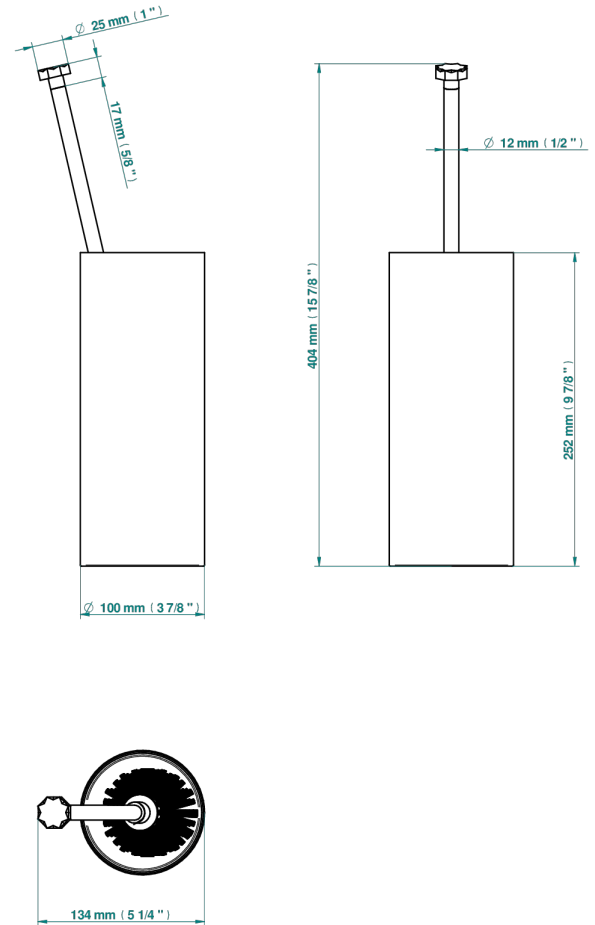

NIHAL GREEN PORCELAIN

U2R-4700

Free standing toilet brush holder

69117

14/10/2021

CHARACTERISTIC

- Nihal Green porcelain
- Free standing toilet brush holder

AVAILABLE FINITIONS