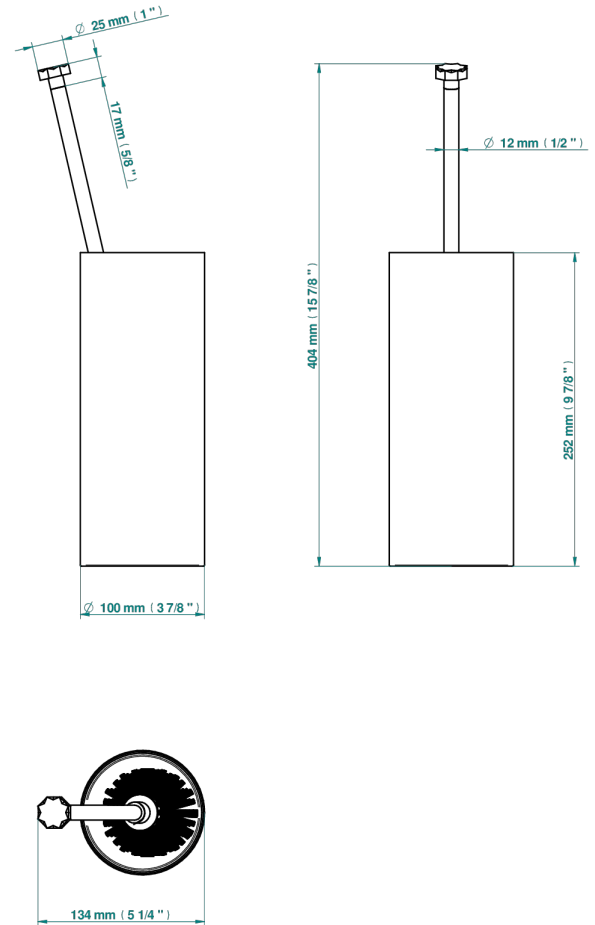

NIHAL BLACK PORCELAIN

U2P-4700

Free standing toilet brush holder

THG[®]
PARIS

69117

14/10/2021

CHARACTERISTIC

- Nihal Black porcelain
- Free standing toilet brush holder