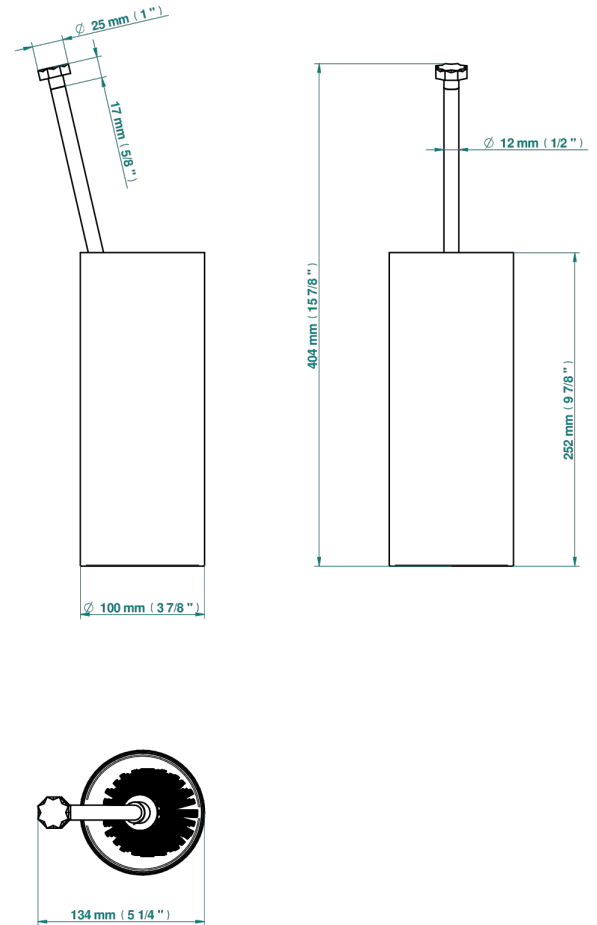

NIHAL IVORY PORCELAIN

U2N-4700

Free standing toilet brush holder

THG[®]
PARIS

69117

14/10/2021

CHARACTERISTIC

- Nihal Ivory porcelain
- Free standing toilet brush holder