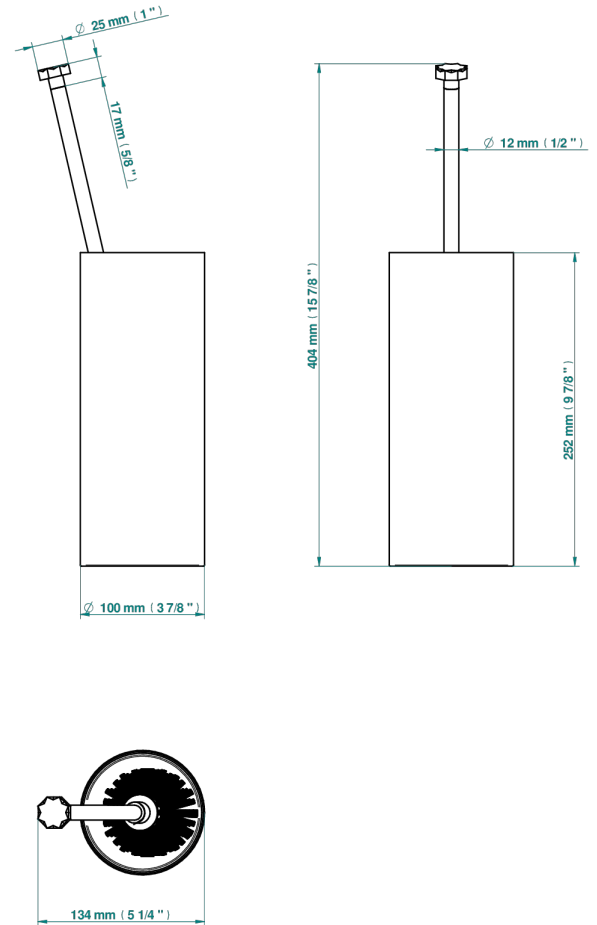

# NIHAL BLUE PORCELAIN

U2L-4700

Free standing toilet brush holder

THG<sup>®</sup>  
PARIS

69117

14/10/2021

## CHARACTERISTIC

- Nihal Blue porcelain
- Free standing toilet brush holder