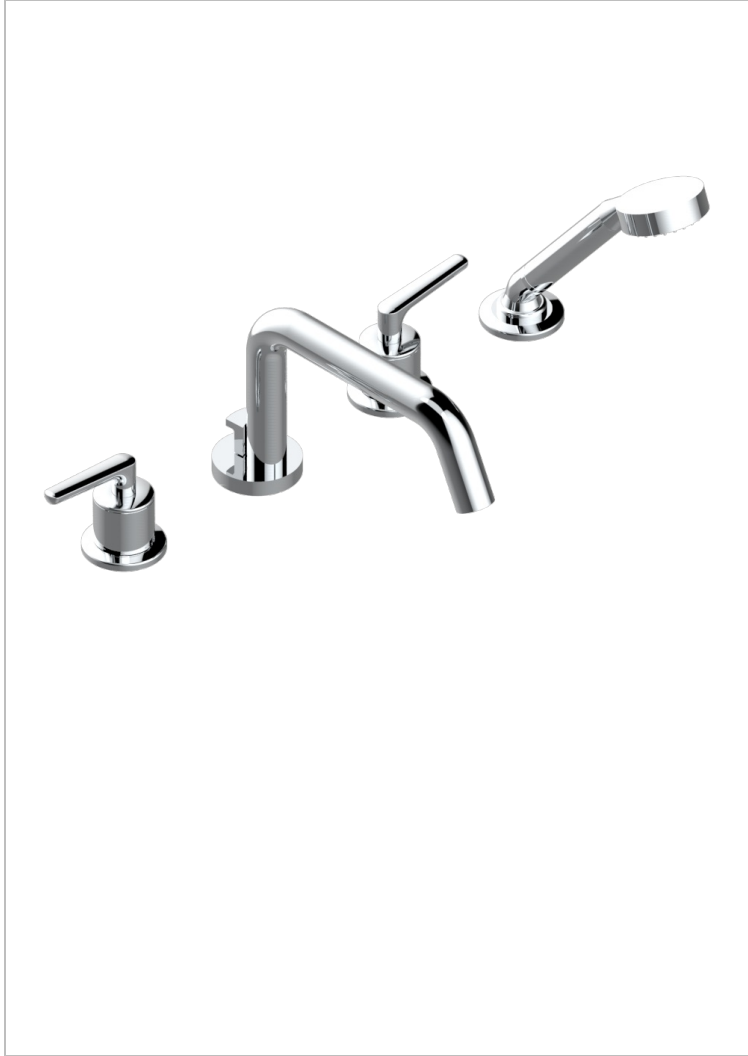

BONDI WITH LEVER

G7G-112BSGBB

Rim mounted 4 hole bath/shower mixer, diverter to low super goliath spout

CHARACTERISTIC

- ACS : 18ACCLY473

TECHNICAL SPECS

- Recommandé : 3 bars (max. 5 bars) - Advised : 43,5 psi (max. 72 psi)
- Bec : 50 l/min à 3 bars - Douchette : 9,5 l/min à bars
- Spout : 13,2 gpm at 43.5 psi - Handshower : 2.5 gpm at 43.5 psi

STANDARDS

AVAILABLE FINITIONS

- Antique nickel - H28
- Black ceram - D30
- Blush PVD - H62
- Brass color PVD - H49
- Brown bronze color PVD - F33
- Gold color PVD - H52

- Graphite PVD - H64
- Lacquered light bronze - D01
- Matt Umber PVD - H67
- Matt blush PVD - H60
- Matt brass color PVD - H50
- Matt brown bronze color PVD - F34

- Matt chrome - C02
- Matt gold - F07
- Matt gold color PVD - H53
- Matt graphite PVD - H65
- Matt nickel (color finish) - C01
- Matt nickel color PVD - H56

- Natural smoked Brass - A13
- Nickel color PVD - H55
- Polished chrome (color finish) - A02
- Polished chrome / Polished gold (color finish) - G02
- Polished gold (color finish) - F01
- Polished nickel - B01

- Soft gold - F30
- Soft matt gold - F31
- Umber PVD - H66