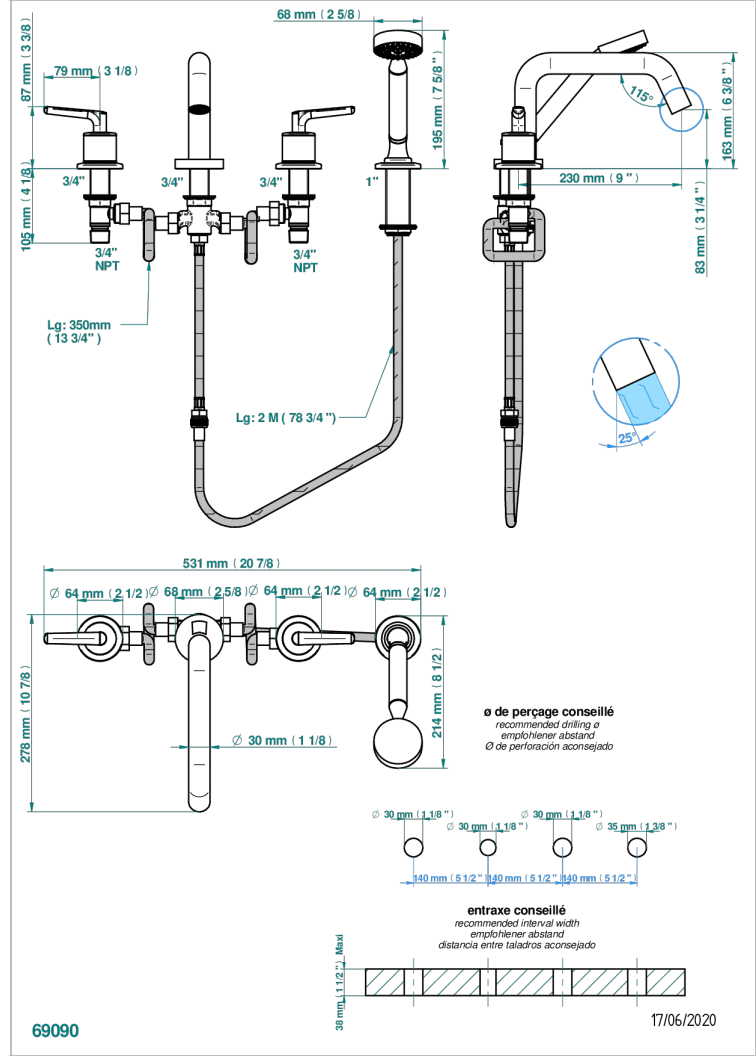

BONDI WITH LEVER

G7G-112BSGBB

Rim mounted 4 hole bath/shower mixer, diverter to low super goliath spout

CHARACTERISTIC

- ACS : 18ACCLY473

TECHNICAL SPECS

- Recommandé : 3 bars (max. 5 bars) - Advised : 43,5 psi (max. 72 psi)
- Bec : 50 l/min à 3 bars - Douchette : 9,5 l/min à bars
- Spout : 13,2 gpm at 43.5 psi - Handshower : 2.5 gpm at 43.5 psi

STANDARDS

AVAILABLE FINITIONS

- Antique nickel - H28
- Black ceram - D30
- Blush PVD - H62
- Brass color PVD - H49
- Brown bronze color PVD - F33
- Gold color PVD - H52

- Graphite PVD - H64
- Lacquered light bronze - D01
- Matt Umber PVD - H67
- Matt blush PVD - H60
- Matt brass color PVD - H50
- Matt brown bronze color PVD - F34

- Matt chrome - C02
- Matt gold - F07
- Matt gold color PVD - H53
- Matt graphite PVD - H65
- Matt nickel (color finish) - C01
- Matt nickel color PVD - H56

- Natural smoked Brass - A13
- Nickel color PVD - H55
- Polished chrome (color finish) - A02
- Polished chrome / Polished gold (color finish) - G02
- Polished gold (color finish) - F01
- Polished nickel - B01