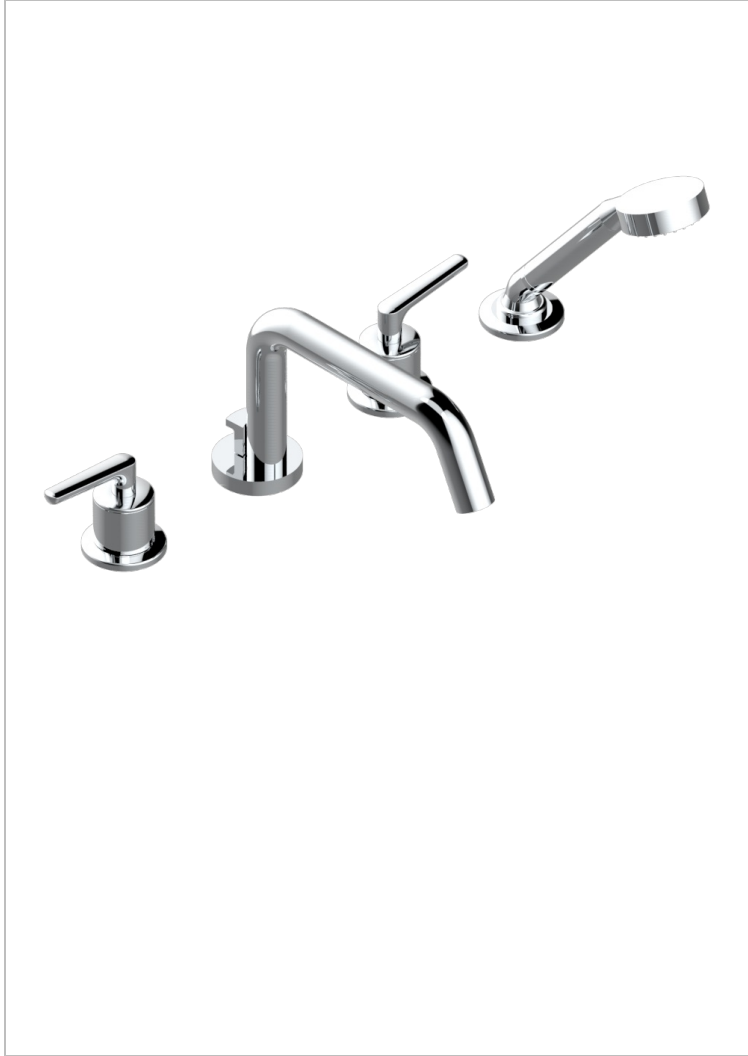

BONDI WITH LEVER

G7G-112BSGBB

Rim mounted 4 hole bath/shower mixer, diverter to low super goliath spout

CHARACTERISTIC

- ACS : 18ACCLY473

TECHNICAL SPECS

- Recommandé : 3 bars (max. 5 bars) - Advised : 43,5 psi (max. 72 psi)
- Bec : 50 l/min à 3 bars - Douchette : 9,5 l/min à bars
- Spout : 13,2 gpm at 43.5 psi - Handshower : 2.5 gpm at 43.5 psi

STANDARDS

AVAILABLE FINITIONS

Antique nickel - H28
Black ceram - D30
Blush PVD - H62
Brass color PVD - H49
Brown bronze color PVD - F33
Gold color PVD - H52

Graphite PVD - H64
Lacquered light bronze - D01
Matt Umber PVD - H67
Matt blush PVD - H60
Matt brass color PVD - H50
Matt brown bronze color PVD - F34

Soft gold - F30
Soft matt gold - F31
Umber PVD - H66