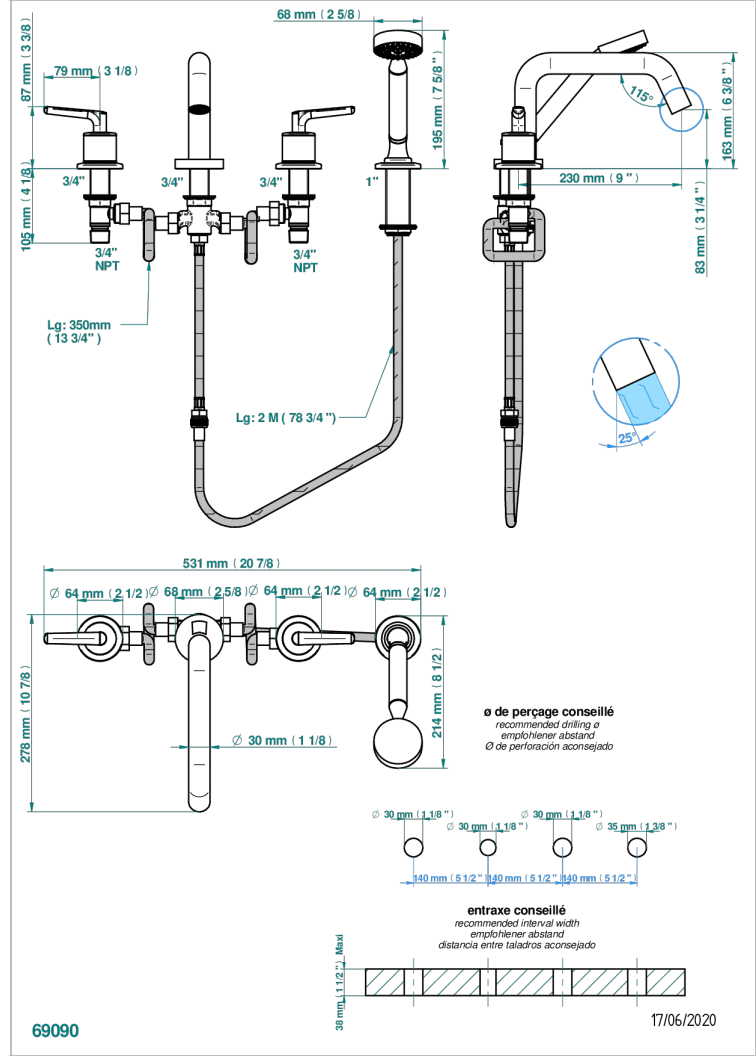

BONDI WITH LEVER

G7G-112BSGBB

Rim mounted 4 hole bath/shower mixer, diverter to low super goliath spout

CHARACTERISTIC

- ACS : 18ACCLY473

TECHNICAL SPECS

- Recommandé : 3 bars (max. 5 bars) - Advised : 43,5 psi (max. 72 psi)
- Bec : 50 l/min à 3 bars - Douchette : 9,5 l/min à bars
- Spout : 13,2 gpm at 43.5 psi - Handshower : 2.5 gpm at 43.5 psi

STANDARDS

AVAILABLE FINITIONS

Antique nickel - H28
Black ceram - D30
Blush PVD - H62
Brass color PVD - H49
Brown bronze color PVD - F33
Gold color PVD - H52

Graphite PVD - H64
Lacquered light bronze - D01
Matt Umber PVD - H67
Matt blush PVD - H60
Matt brass color PVD - H50
Matt brown bronze color PVD - F34