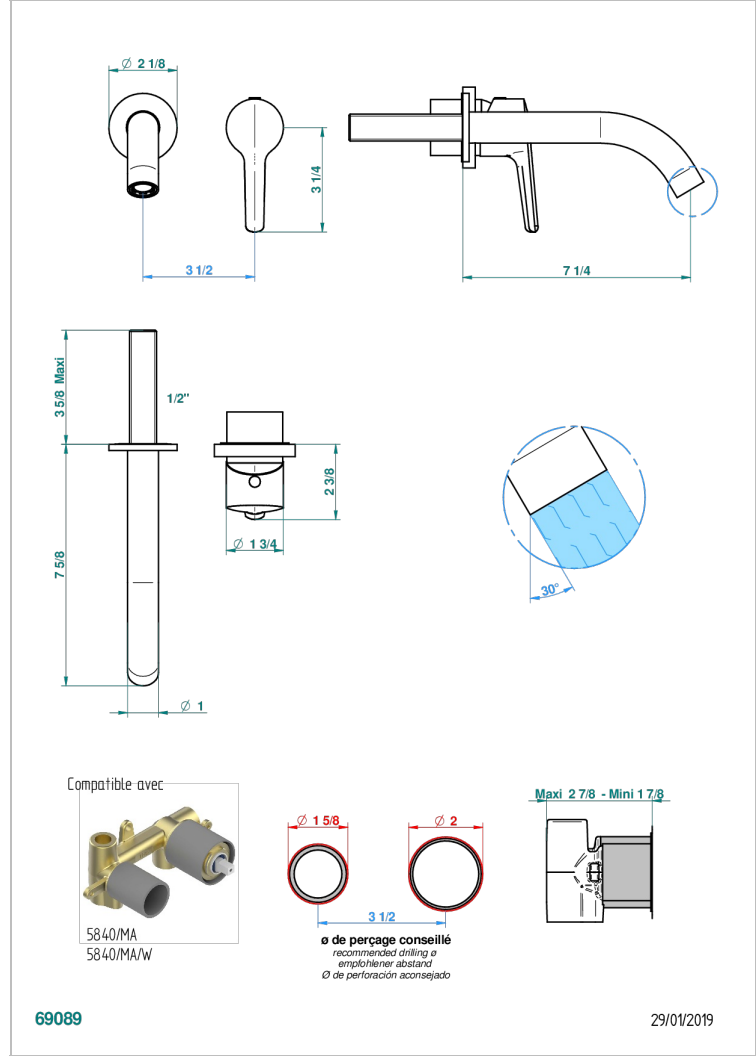

# BONDI WITH LEVER

G7G-6541B

THG  
PARIS

Trim only for Built-in basin mixer with spout (two x 1/2" inlets and one 1/2" outlet), without waste

## CARACTERÍSTICAS

- Bondi with lever
- Trim only for Built-in basin mixer with spout (two x 1/2" inlets and one 1/2" outlet), without waste

## PRODUCTOS RELACIONADOS

- Ref. G00-5840/MAUS Rough parts for concealed wall-mounted mixer with 1/2" outlet