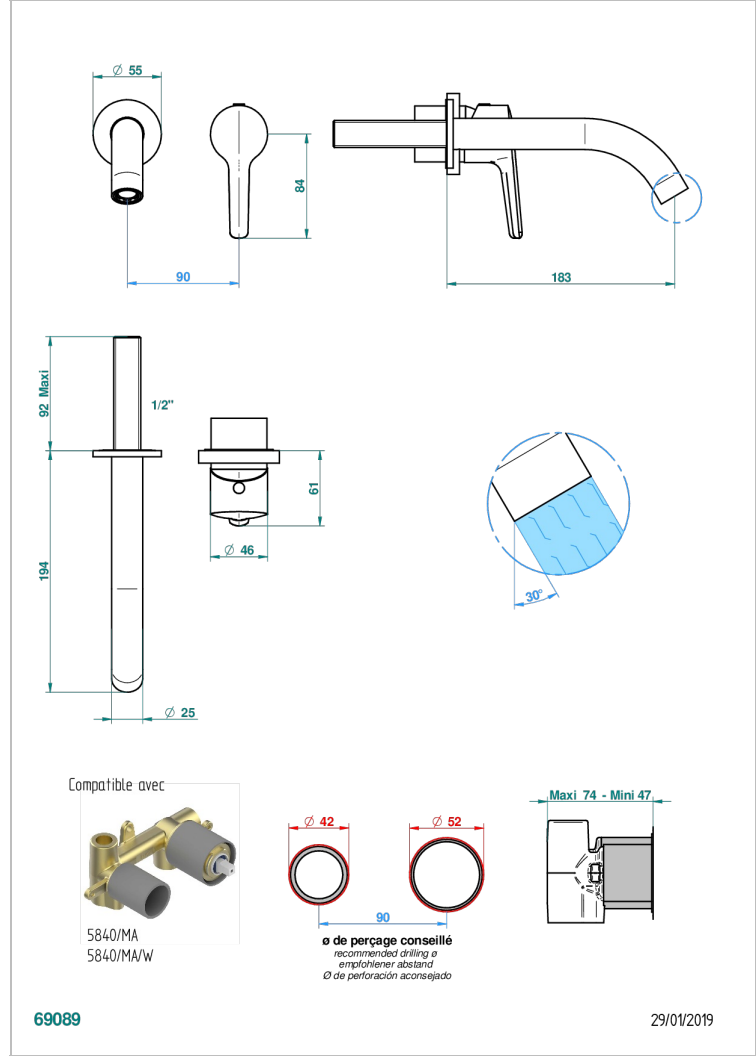

# BONDI WITH LEVER

G7G-6541B

THG  
PARIS

Trim only for Built-in basin mixer with spout (two x 1/2" inlets and one 1/2" outlet), without waste

## CHARACTERISTIC

- Bondi with lever
- Trim only for Built-in basin mixer with spout (two x 1/2" inlets and one 1/2" outlet), without waste

## RELATED SKU'S

- Ref. G00-5840/MA/W Rough parts for concealed wall-mounted mixer with 1/2" outlet, for WC douche - WRAS approved