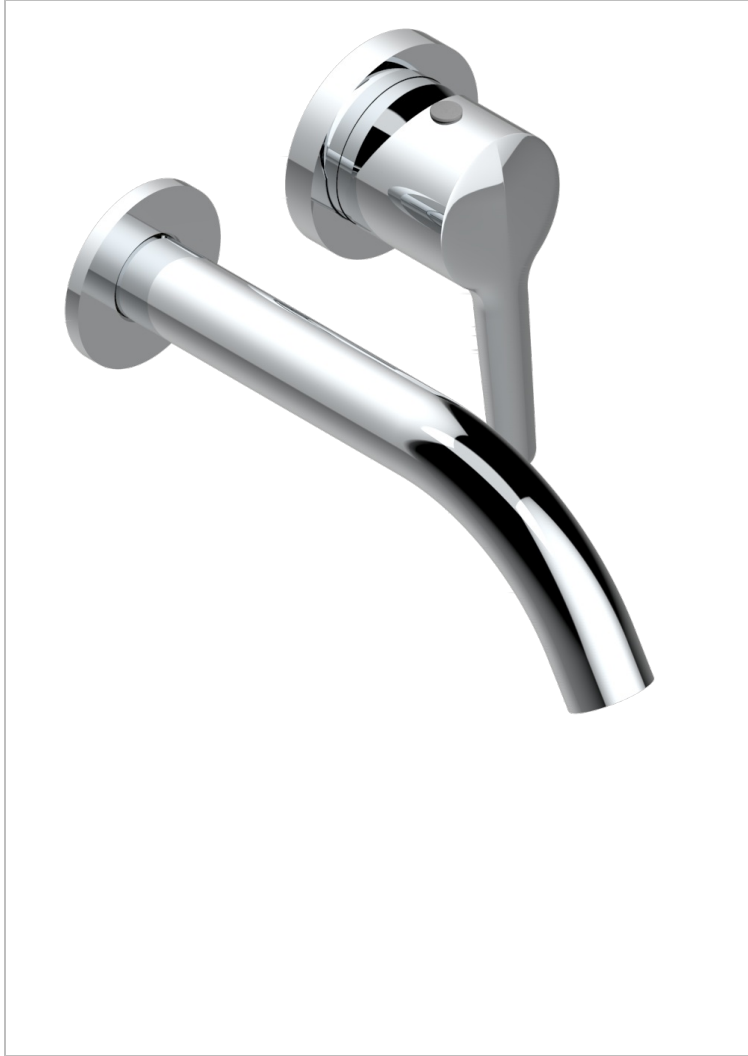

# BONDI WITH LEVER

G7G-6541B

THG  
PARIS

Trim only for Built-in basin mixer with spout (two x 1/2" inlets and one 1/2" outlet), without waste

## CHARACTERISTIC

- Bondi with lever
- Trim only for Built-in basin mixer with spout (two x 1/2" inlets and one 1/2" outlet), without waste

## RELATED SKU'S

- Ref. G00-5840/MA/W Rough parts for concealed wall-mounted mixer with 1/2" outlet, for WC douche - WRAS approved