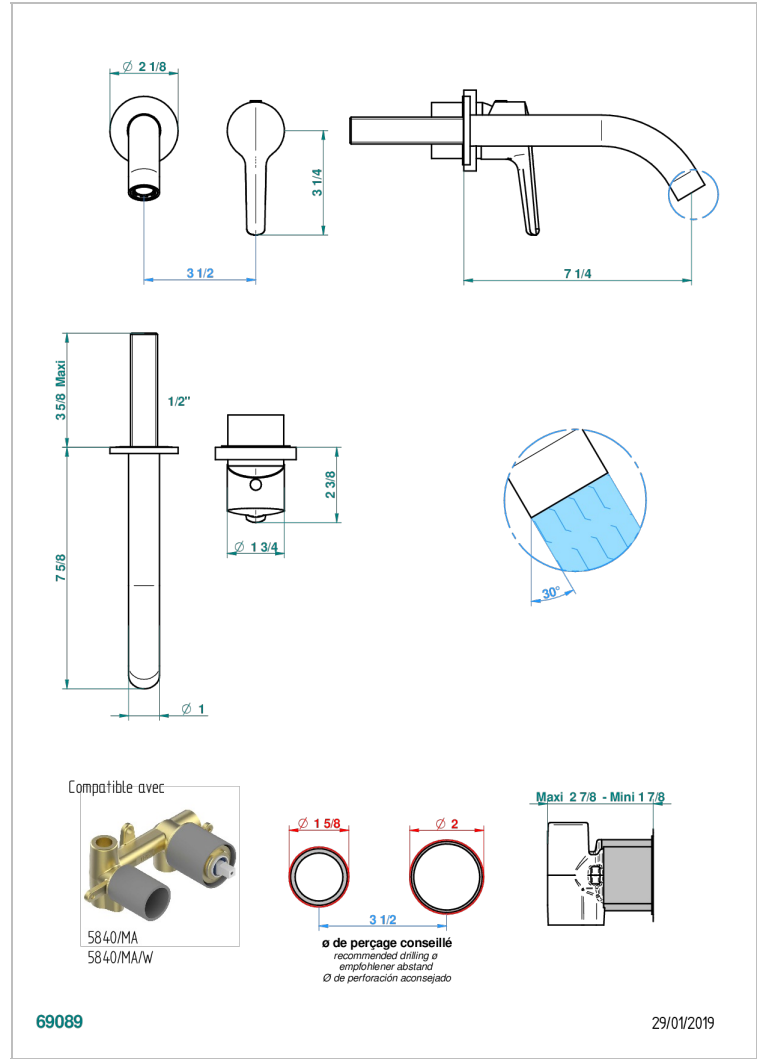

# BONDI WITH LEVER

G7G-6541B

THG<sup>®</sup>  
PARIS

Trim only for Built-in basin mixer with spout (two x 1/2" inlets and one 1/2" outlet), without waste

## CHARACTERISTIC

- Bondi with lever
- Trim only for Built-in basin mixer with spout (two x 1/2" inlets and one 1/2" outlet), without waste

## RELATED SKU'S

- Ref. G00-5840/MA/W Rough parts for concealed wall-mounted mixer with 1/2" outlet, for WC douche - WRAS approved