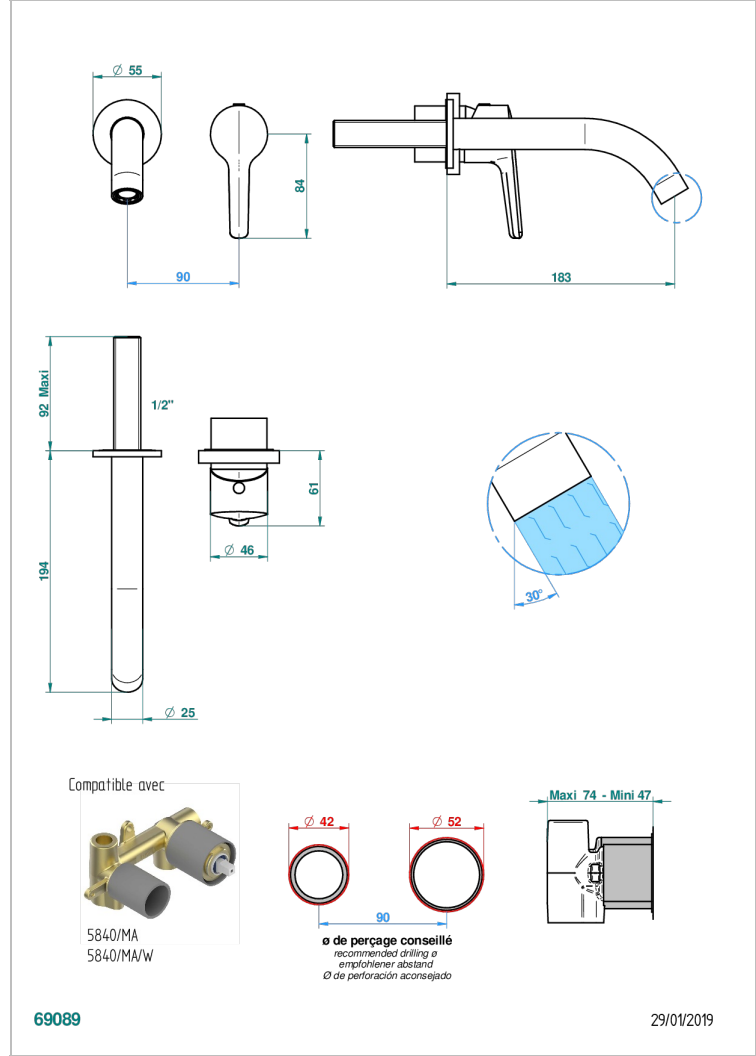

BONDI WITH LEVER

G7G-6541B

THG
PARIS

Trim only for Built-in basin mixer with spout (two x 1/2" inlets and one 1/2" outlet), without waste

特色

- Bondi with lever
- Trim only for Built-in basin mixer with spout (two x 1/2" inlets and one 1/2" outlet), without waste

技术特征

- Recommandé : 3 bars (max. 5 bars) - Advised : 43,5 psi (max. 72 psi)
- 8,3 l/min à 3 bars (2.2 gpm at 43.5 psi)

相关的SKU

- Ref. G00-5840/MA 卫浴套装, 含: 入墙式弯管出水管, 1米25强化软管, 触控式花洒和托勾, 美国标准

可选饰面

Black ceram - D30
Blush PVD - H62
Graphite PVD - H64
Matt Umber PVD - H67
Matt blush PVD - H60
Matt graphite PVD - H65