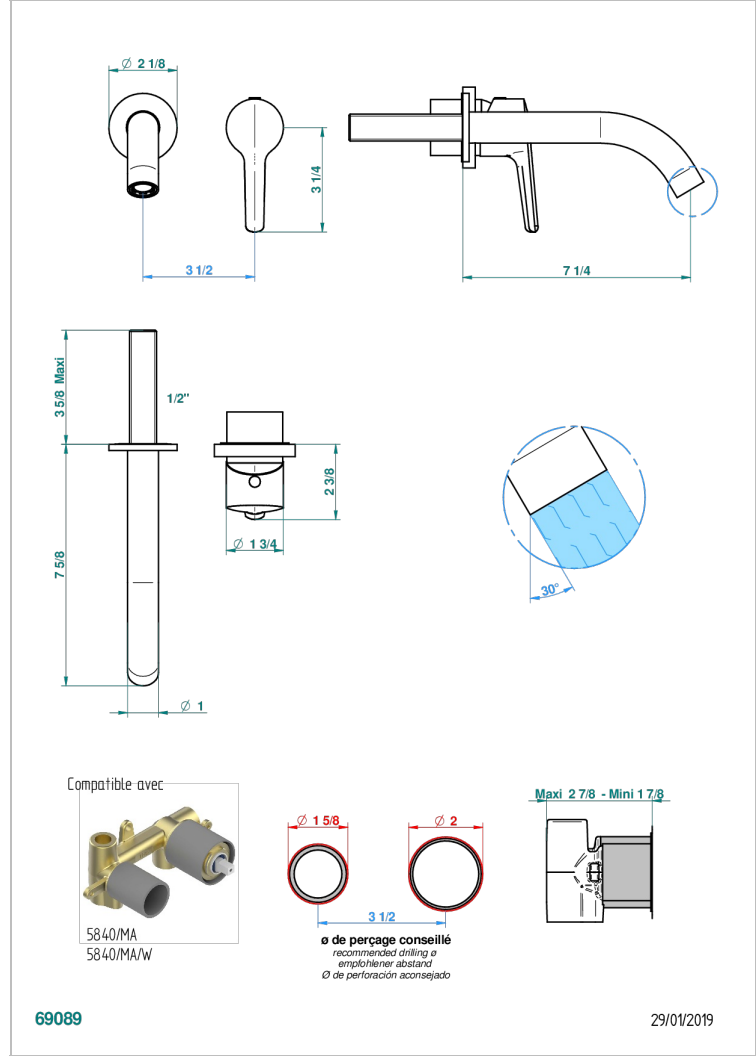

BONDI WITH LEVER

G7G-6541B

THG
PARIS

Trim only for Built-in basin mixer with spout (two x 1/2" inlets and one 1/2" outlet), without waste

特色

- Bondi with lever
- Trim only for Built-in basin mixer with spout (two x 1/2" inlets and one 1/2" outlet), without waste

技术特征

- Recommandé : 3 bars (max. 5 bars) - Advised : 43,5 psi (max. 72 psi)
- 8,3 l/min à 3 bars (2.2 gpm at 43.5 psi)

相关的SKU

- Ref. G00-5840/MA 卫浴套装, 含: 入墙式弯管出水管, 1米25强化软管, 触控式花洒和托勾, 美国标准

可选饰面

Black ceram - D30
Blush PVD - H62
Graphite PVD - H64
Matt Umber PVD - H67
Matt blush PVD - H60
Matt graphite PVD - H65