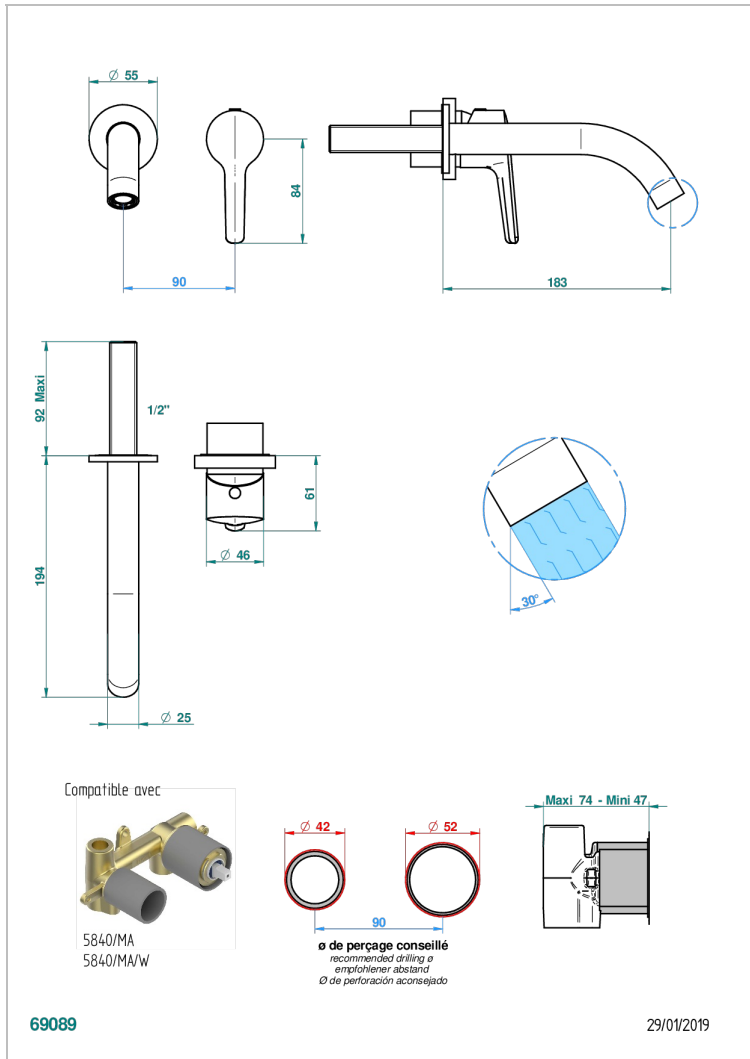

Trim only for Built-in basin mixer with spout (two x 1/2" inlets and one 1/2" outlet), without waste

特色

- Bondi
- Trim only for Built-in basin mixer with spout (two x 1/2" inlets and one 1/2" outlet), without waste

技术特征

- Recommandé : 3 bars (max. 5 bars) - Advised : 43,5 psi (max. 72 psi)
- 8,3 l/min à 3 bars (2.2 gpm at 43.5 psi)

相关的SKU

- Ref. G00-5840/MA 卫浴套装, 含: 入墙式弯管出水管, 1米25强化软管, 触控式花洒和托勾, 美国标准

可选饰面

Black ceram - D30
Blush PVD - H62
Graphite PVD - H64
Matt Umber PVD - H67
Matt blush PVD - H60
Matt graphite PVD - H65