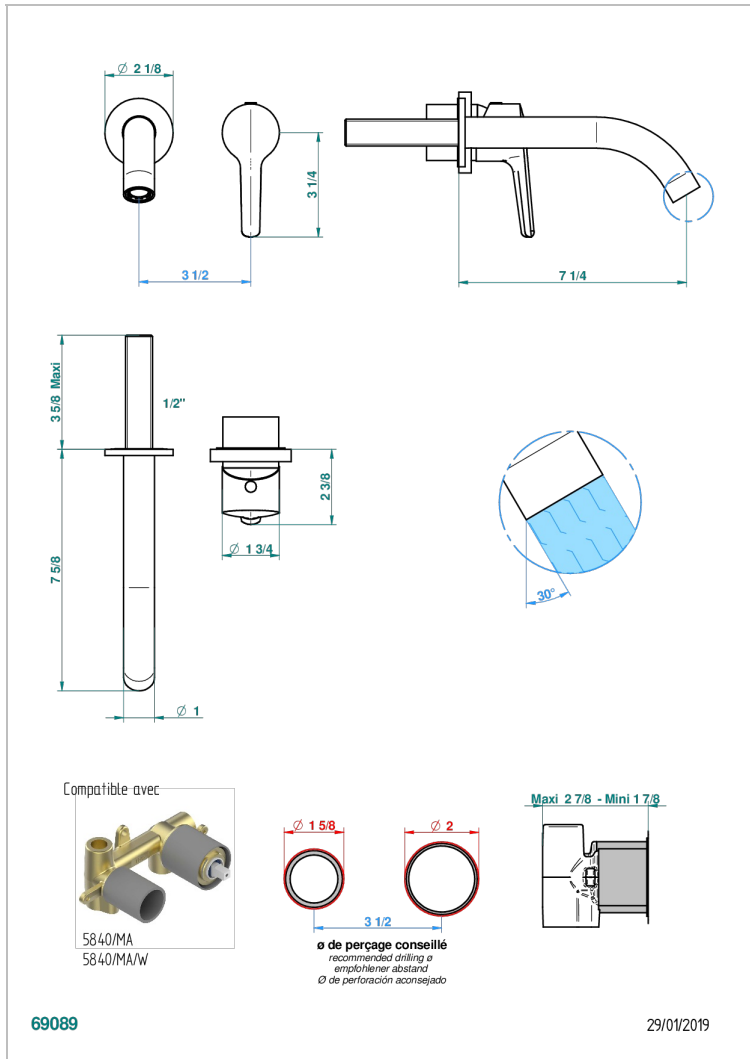

Trim only for Built-in basin mixer with spout (two x 1/2" inlets and one 1/2" outlet), without waste

特色

- Bondi
- Trim only for Built-in basin mixer with spout (two x 1/2" inlets and one 1/2" outlet), without waste

技术特征

- Recommandé : 3 bars (max. 5 bars) - Advised : 43,5 psi (max. 72 psi)
- 8,3 l/min à 3 bars (2.2 gpm at 43.5 psi)

相关的SKU

- Ref. G00-5840/MA 卫浴套装，含：入墙式弯管出水管，1米25强化软管，触控式花洒和托勾，美国标准

可选饰面

Black ceram - D30
Blush PVD - H62
Graphite PVD - H64
Matt Umber PVD - H67
Matt blush PVD - H60
Matt graphite PVD - H65