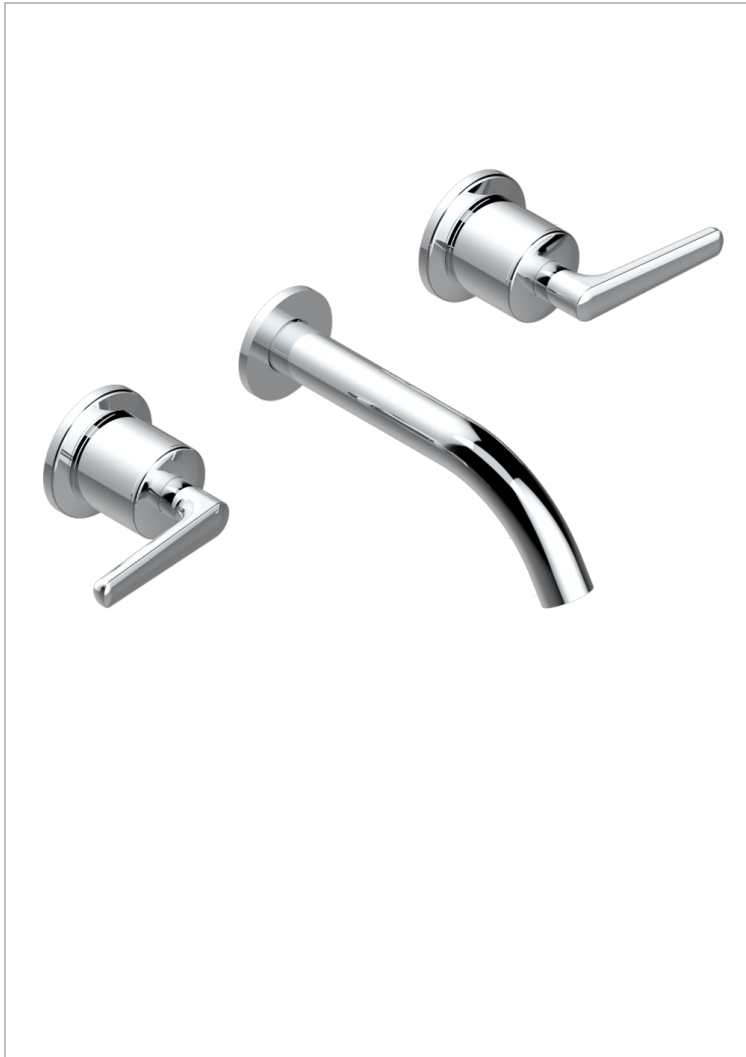

# BONDI WITH LEVER HANDLES

G7G-41GB

Trim for wall mounted 3-hole bath set only

THG<sup>®</sup>  
PARIS

69087

30/01/2019

## CHARACTERISTIC

- Bondi with lever handles
- Trim for wall mounted 3-hole bath set only

## RELATED SKU'S

- Ref. G00-40AM/US Rough parts for wall set (one counter clockwise and one clockwise cartridges)