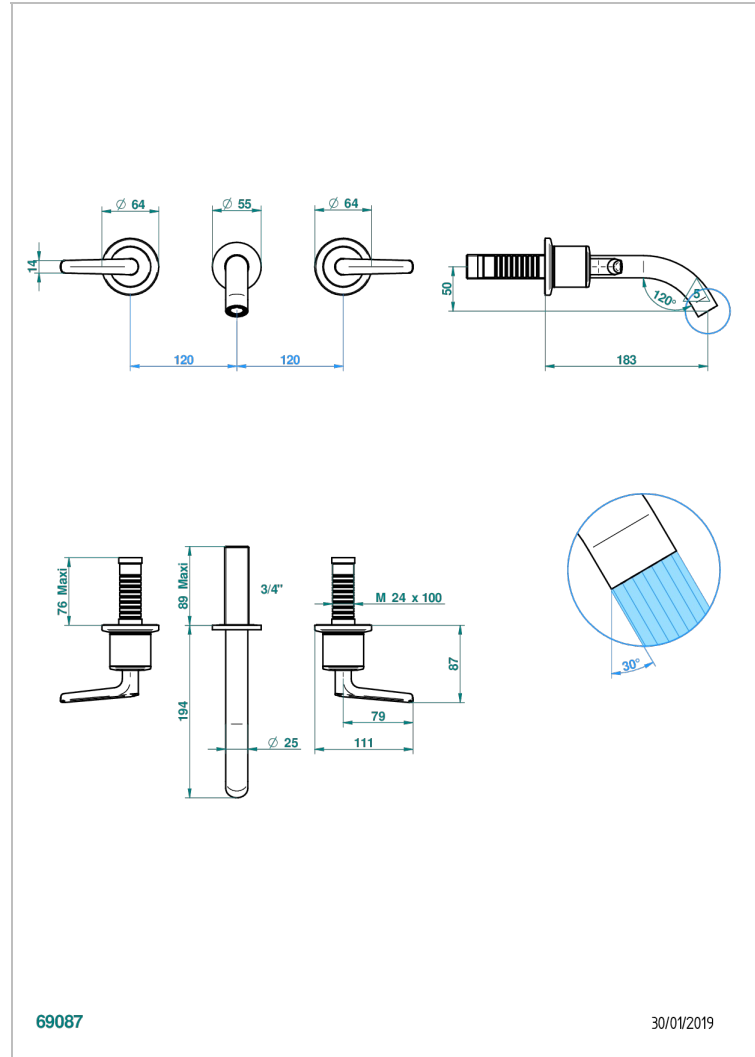

# BONDI WITH LEVER HANDLES

G7G-41GB

Trim for wall mounted 3-hole bath set only

THG<sup>®</sup>  
PARIS

69087

30/01/2019

## CHARACTERISTIC

- Bondi with lever handles
- Trim for wall mounted 3-hole bath set only

## RELATED SKU'S

- Ref. G00-40AM/US Rough parts for wall set (one counter clockwise and one clockwise cartridges)