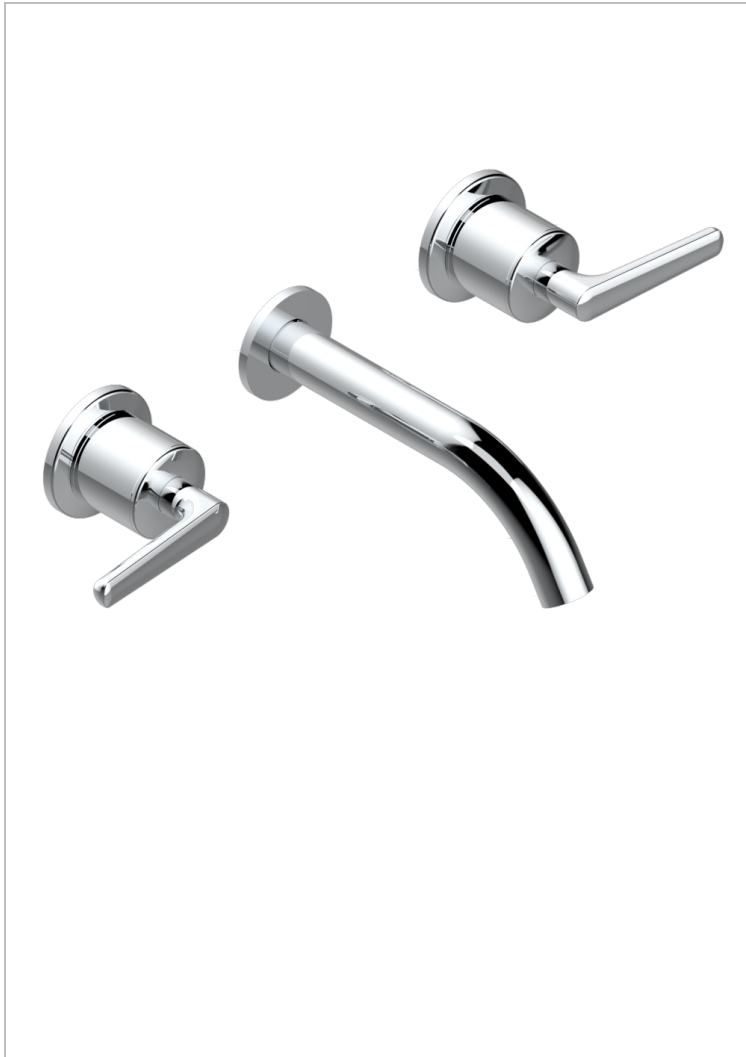

BONDI WITH LEVER HANDLES

G7G-41GB

Trim for wall mounted 3-hole bath set only

69087

30/01/2019

CHARACTERISTIC

- Bondi with lever handles
- Trim for wall mounted 3-hole bath set only

TECHNICAL SPECS

- Recommandé : 3 bars (max. 5 bars) - Advised : 43,5 psi (max. 72 psi)
- 48 l/min à 3 bars (12.7 gpm at 43.5 psi)

RELATED SKU'S

- Ref. G00-40AM/US Rough parts for wall set (one counter clockwise and one clockwise cartridges)

Matt blush PVD - H60
Matt brass color PVD - H50
Matt brown bronze color PVD - F34
Matt chrome (American satin) - C02
Matt gold color PVD - H53
Matt graphite PVD - H65

Matt nickel (American satin) - C01
Matt nickel color PVD - H56
Natural smoked Brass - A13
Nickel antique / Sovereign - H28
Nickel color PVD - H55
Nickel polished - B01