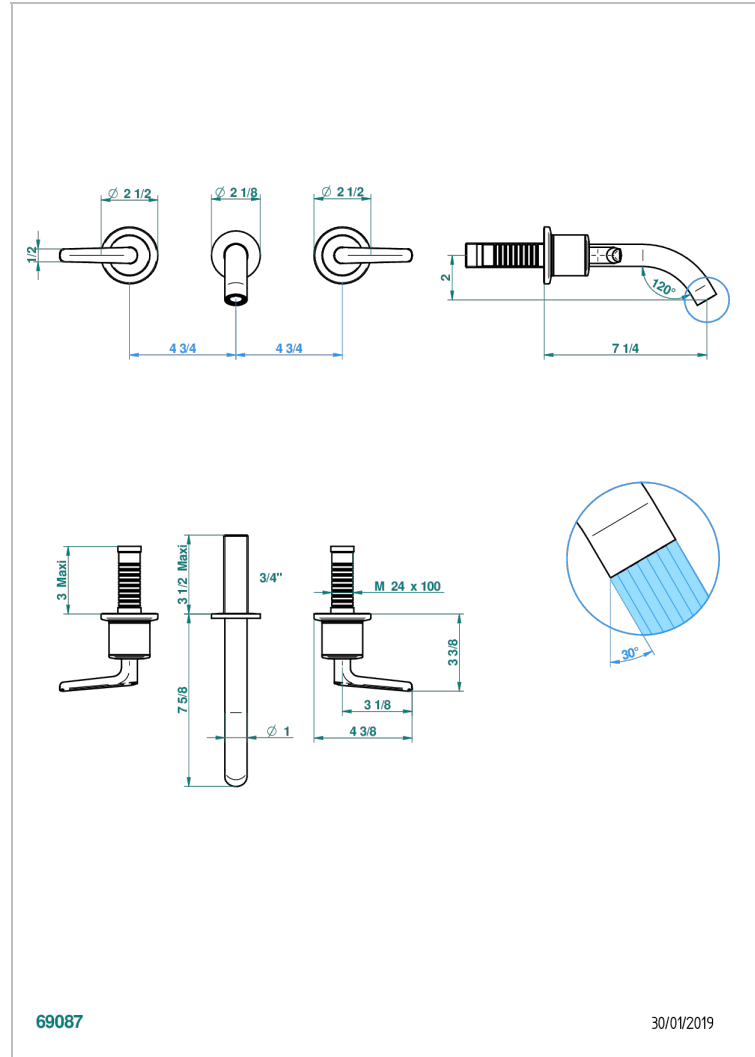

BONDI WITH LEVER HANDLES

G7G-41GB

Trim for wall mounted 3-hole bath set only

69087

30/01/2019

CHARACTERISTIC

- Bondi with lever handles
- Trim for wall mounted 3-hole bath set only

TECHNICAL SPECS

- Recommandé : 3 bars (max. 5 bars) - Advised : 43,5 psi (max. 72 psi)
- 48 l/min à 3 bars (12.7 gpm at 43.5 psi)

RELATED SKU'S

- Ref. G00-40AM/US Rough parts for wall set (one counter clockwise and one clockwise cartridges)