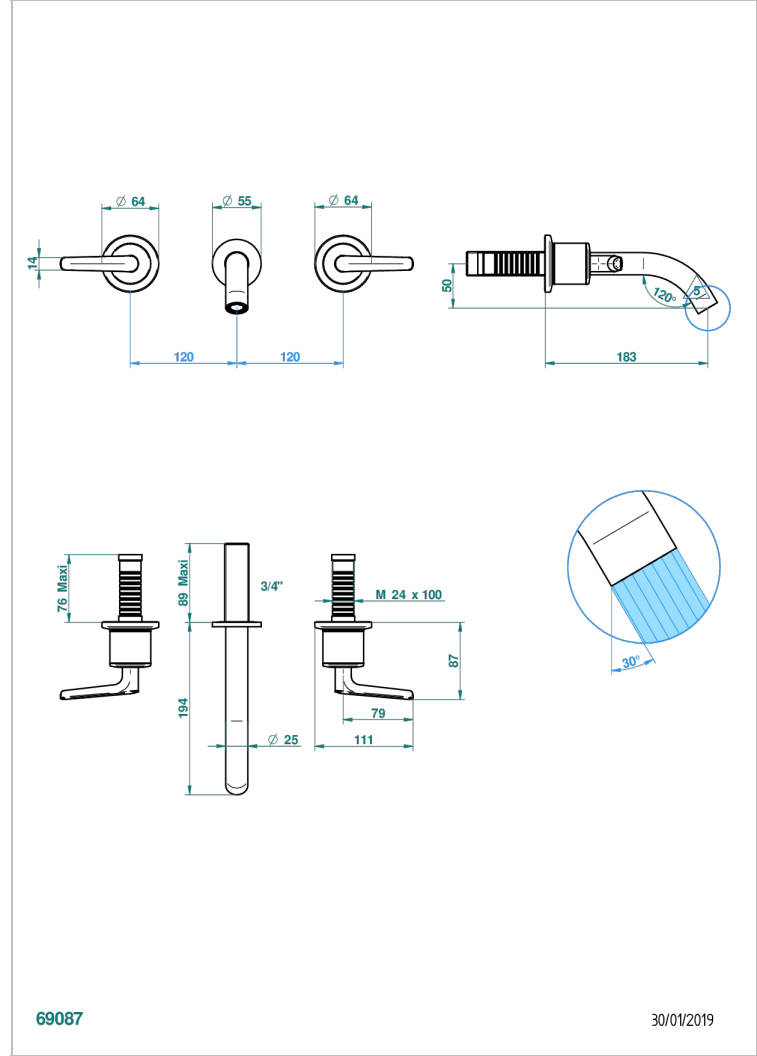

# BONDI WITH LEVER

G7G-41GB

Trim only for wall mounted 3-hole bath mixer

THG<sup>®</sup>  
PARIS

## CARACTERÍSTICAS

- Bondi with lever
- Trim only for wall mounted 3-hole bath mixer

## PRODUCTOS RELACIONADOS

- Ref. G00-40AC Rough parts for wall mounted 3 hole mixer, cross handle version
- Ref. G00-40AM Rough parts for wall mounted 3 hole mixer, lever handle version