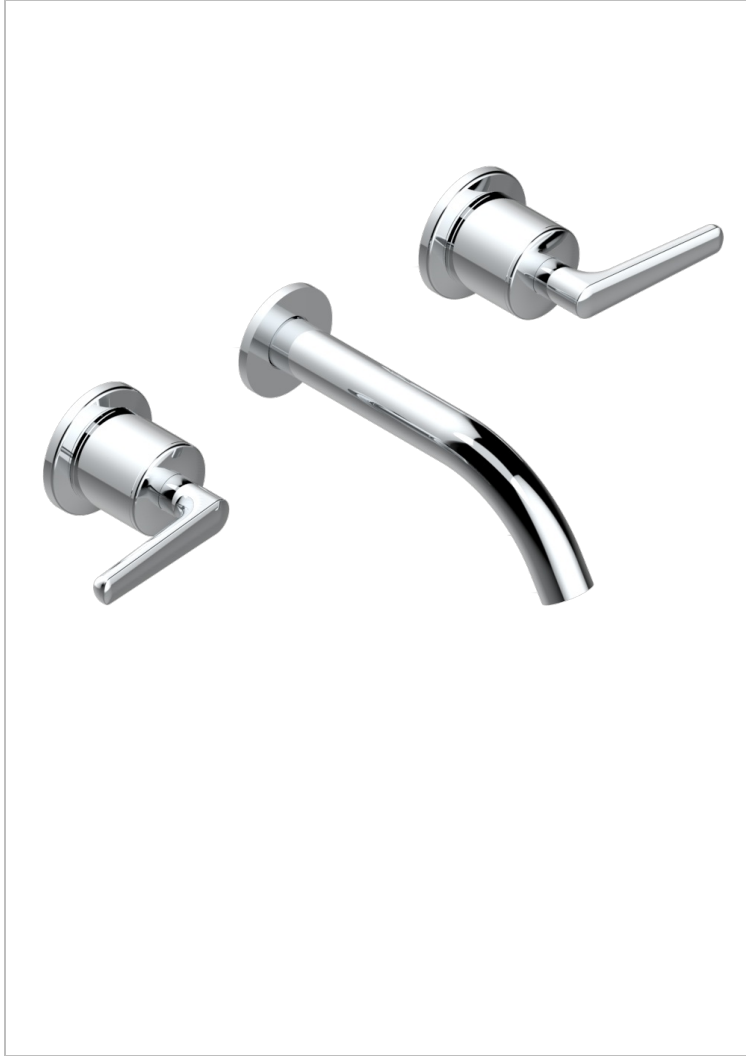

# BONDI WITH LEVER

G7G-41GB

Trim only for wall mounted 3-hole bath mixer

THG<sup>®</sup>  
PARIS

## CARACTERÍSTICAS

- Bondi with lever
- Trim only for wall mounted 3-hole bath mixer

## PRODUCTOS RELACIONADOS

- Ref. G00-40AC Rough parts for wall mounted 3 hole mixer, cross handle version
- Ref. G00-40AM Rough parts for wall mounted 3 hole mixer, lever handle version

Níquel viejo - H28  
Pvd blush - H62  
Pvd blush mate - H60  
Pvd color latón - H49  
Pvd color latón mate - H50  
Pvd color níquel - H55

Pvd color níquel mate - H56  
Pvd color oro - H52  
Pvd color oro mate - H53  
Pvd grafito - H64  
Pvd grafito mate - H65  
Pvd marrón bronce - F33