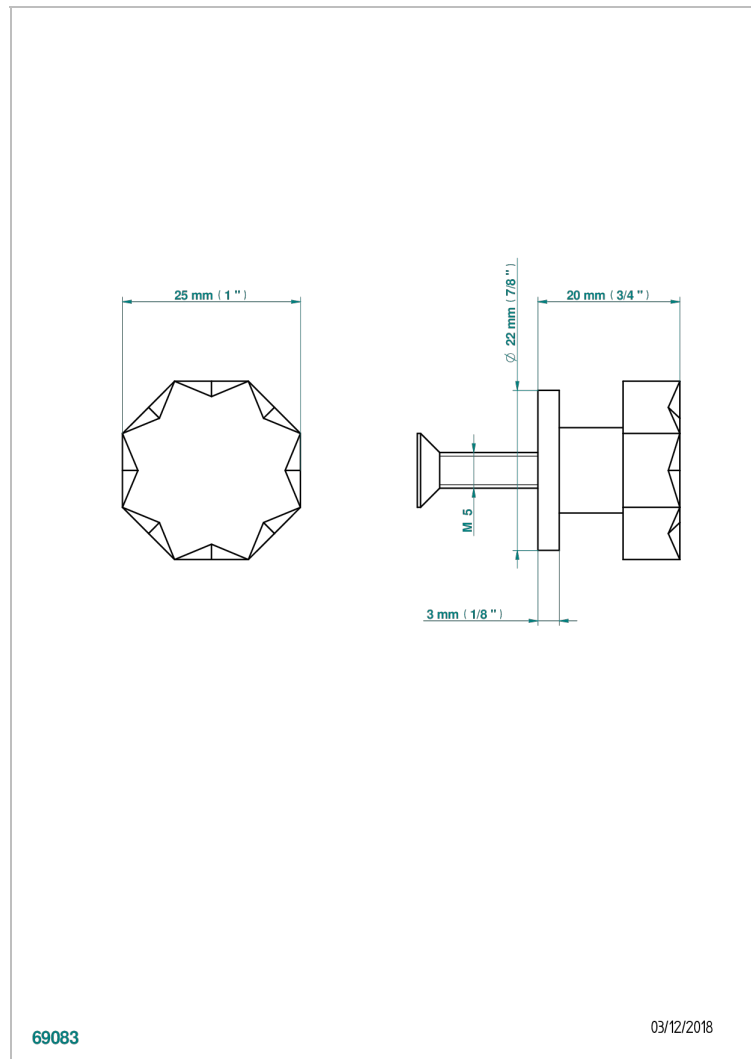

NIHAL GREEN PORCELAIN

U2R-26BT

Small size knob

THG[®]
PARIS

CHARACTERISTIC

- Nihal Green porcelain
- Small size knob

AVAILABLE FINITIONS

Antique nickel - H28
Black ceram - D30
Blush PVD - H62
Brass color PVD - H49
Brown bronze color PVD - F33
Gold color PVD - H52