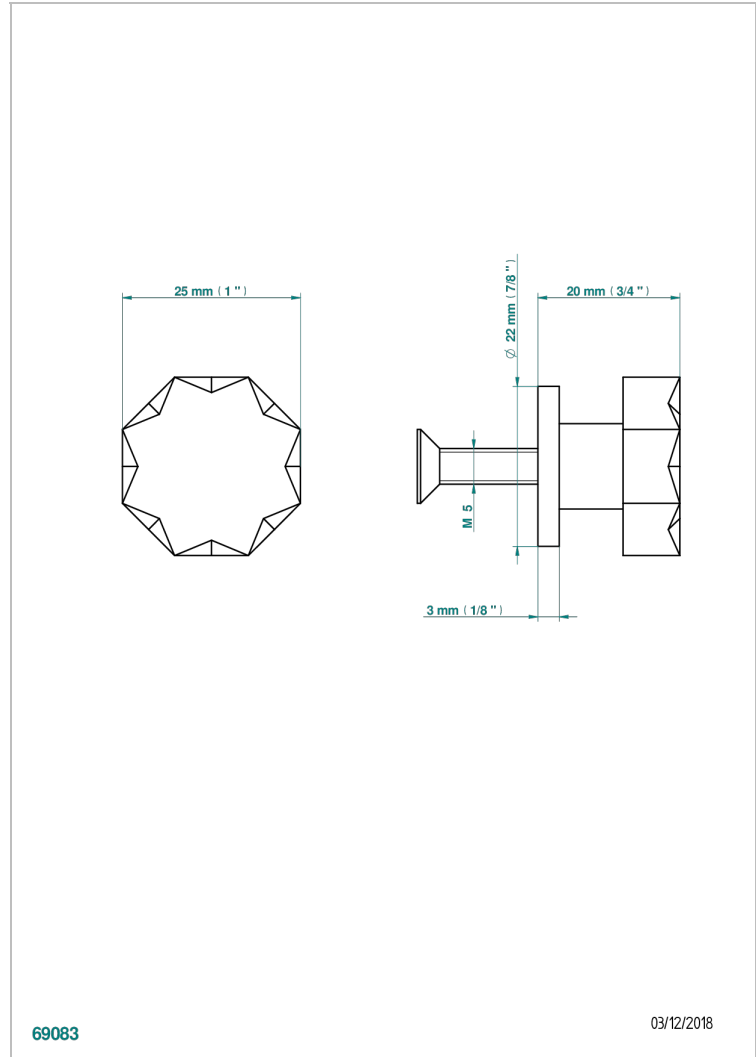

NIHAL BLACK PORCELAIN

U2P-26BT

Small size knob

69083

03/12/2018

CHARACTERISTIC

- Nihal Black porcelain
- Small size knob

AVAILABLE FINITIONS