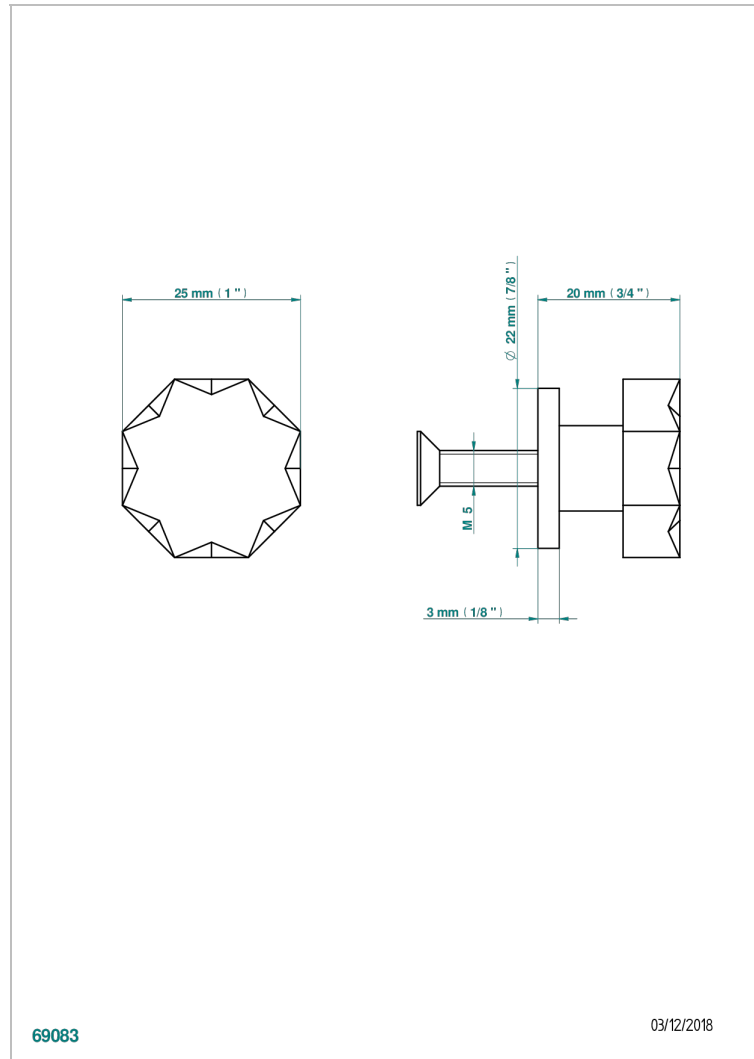

NIHAL BLACK PORCELAIN

U2P-26BT

Small size knob

69083

03/12/2018

CHARACTERISTIC

- Nihal Black porcelain
- Small size knob

AVAILABLE FINITIONS