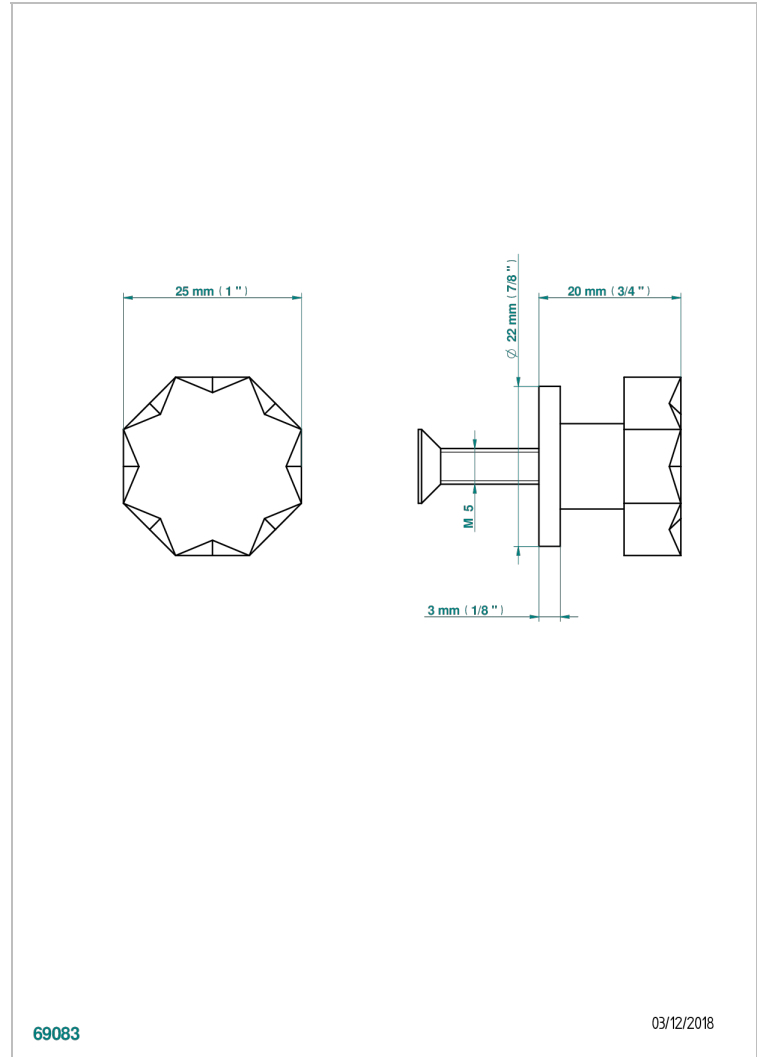

NIHAL IVORY PORCELAIN

U2N-26BT

Small size knob

THG[®]
PARIS

69083

03/12/2018

CHARACTERISTIC

- Nihal Ivory porcelain
- Small size knob