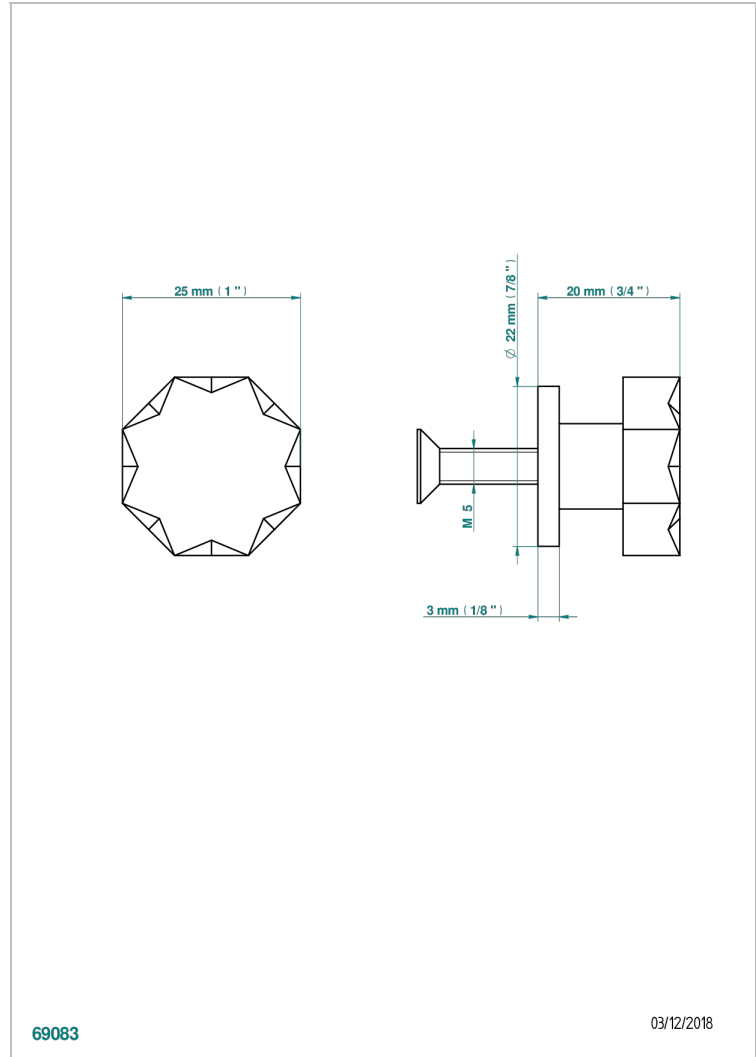

NIHAL BLUE PORCELAIN

U2L-26BT

Small size knob

69083

03/12/2018

CHARACTERISTIC

- Nihal Blue porcelain
- Small size knob

AVAILABLE FINITIONS