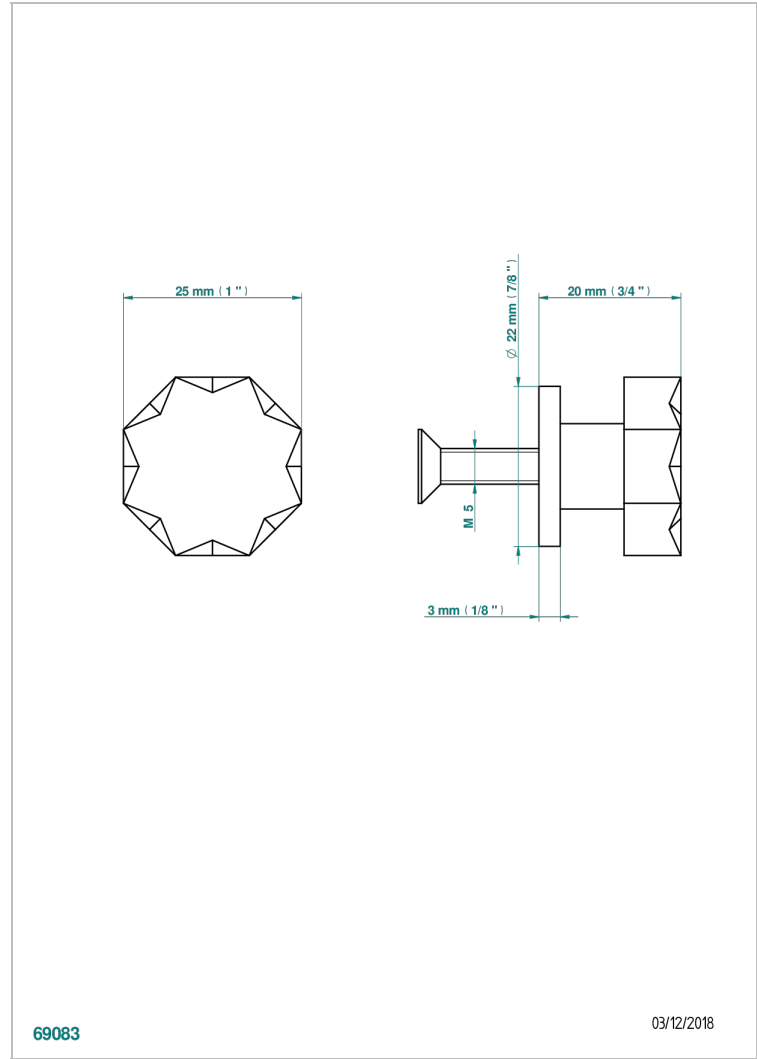

# NIHAL BLUE PORCELAIN

U2L-26BT

Small size knob

THG<sup>®</sup>  
PARIS

## CHARACTERISTIC

- Nihal Blue porcelain
- Small size knob