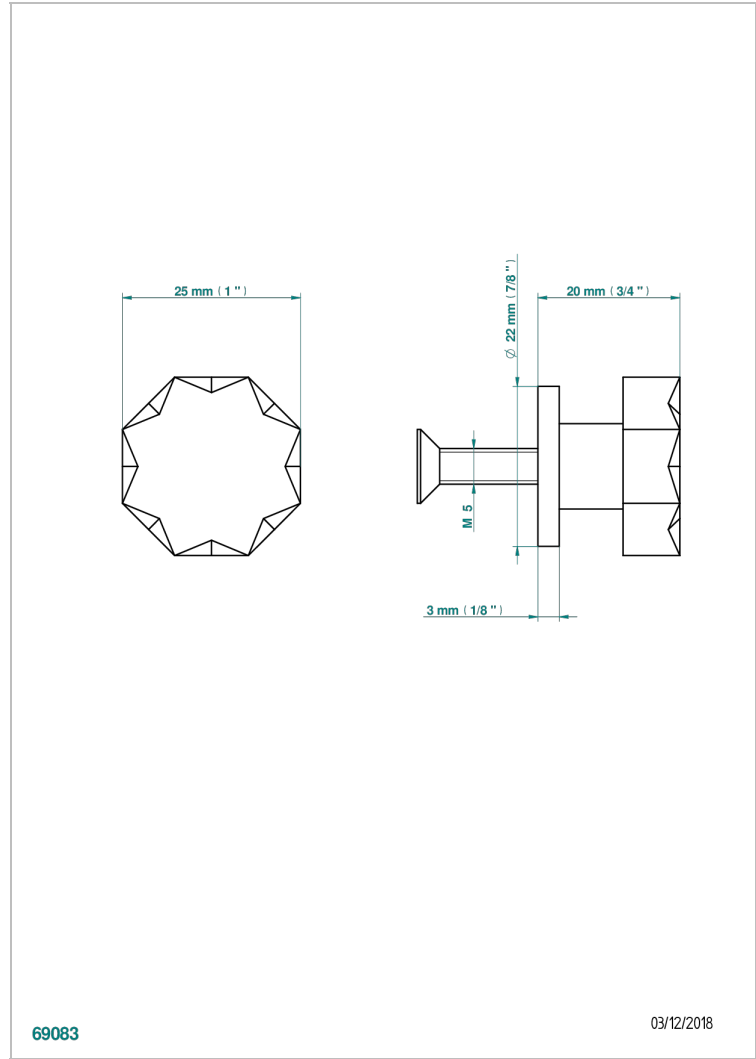

NIHAL BLUE PORCELAIN

U2L-26BT

Small size knob

CHARACTERISTIC

- Nihal Blue porcelain
- Small size knob

AVAILABLE FINITIONS

Antique nickel - H28
Black ceram - D30
Blush PVD - H62
Brass color PVD - H49
Brown bronze color PVD - F33
Gold color PVD - H52